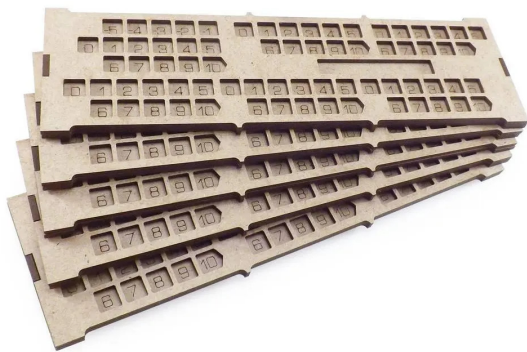

Item no.: 375886

## TEFO-PLYM - 5 player boards for Terraforming Mars

from **15,16 EUR**

Item no.: 375886  
shipping weight: 0.80 kg  
Manufacturer: Feldherr

### Product Description

Set of 5 supports, supplementary product for the player boards from Terraforming Mars. Can be integrated into TEFO (our insert for Terraforming Mars) - Total size after assembly: 227 x 68 x 7 mm (each) - Assembly requires wood glue. This is a non-licensed product. All product names are registered trademarks of their respective owners. Hobby product. From 14 years. Not a children's toy. In Terraforming Mars, players mark their resources and their production with markers on their player board. It's just annoying if the markers slip out of place due to a clumsy move! Our TEFO-PLYM supports are placed over the original player boards and ensure that the player markers are firmly in place. Small feet on the left and right prevent the overlay itself from slipping. Unused marker cubes can be stored in the centre of the overlay. TEFO-PLYM is a set of five overlays that you can use to fully equip your game. If you also own our TEFO insert, they even fit into the box of the base game (simply remove the corresponding placeholder). This item is supplied as a kit that needs to be assembled. We recommend using wood glue for this (not included in the package).