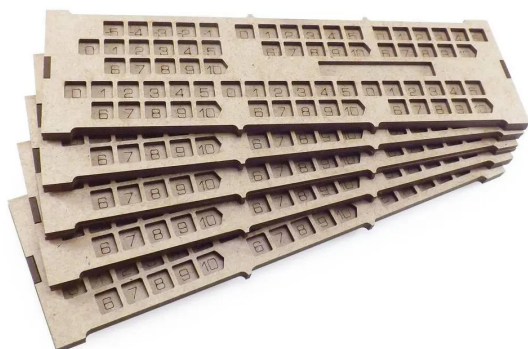

Item no.: 375886

## TEFO-PLYM - 5 player boards for Terraforming Mars

from **14,83 EUR**

Item no.: 375886  
shipping weight: 0.80 kg  
Manufacturer: Feldherr

### Product Description

Set of 5 supports, supplementary product for the player boards from Terraforming Mars. Can be integrated into TEFO (our insert for Terraforming Mars) - Total size after assembly: 227 x 68 x 7 mm (each) - Assembly requires wood glue. This is a non-licensed product. All product names are registered trademarks of their respective owners. Hobby product. From 14 years. Not a children's toy. In Terraforming Mars, players mark their resources and their production with markers on their player board. It's just annoying if the markers slip out of place due to a clumsy move! Our TEFO-PLYM supports are placed over the original player boards and ensure that the player markers are firmly in place. Small feet on the left and right prevent the overlay itself from slipping. Unused marker cubes can be stored in the centre of the overlay. TEFO-PLYM is a set of five overlays that you can use to fully equip your game. If you also own our TEFO insert, they even fit into the box of the base game (simply remove the corresponding placeholder). This item is supplied as a kit that needs to be assembled. We recommend using wood glue for this (not included in the package).