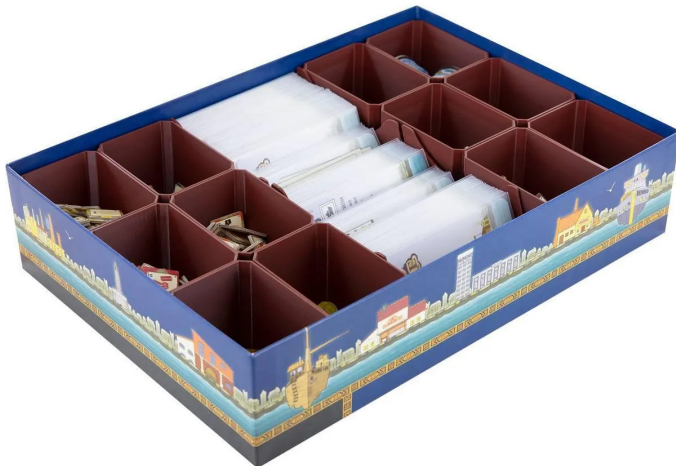

Item no.: 379373

ORG140 - Organiser for Le Havre - Basic game box

from **22,59 EUR**

Item no.: 379373
 shipping weight: 0.40 kg
 Manufacturer: Feldherr

Product Description

Since the Middle Ages, the port of Le Havre has been one of the most important trading centres in France. And since then, Le Havre has attracted an increasing number of fortune-hunters dreaming of making a small fortune. Your success depends on your wits and the right planning. The latter is not easy with over 420 markers, more than 100 cards and even more game materials. This Feldherr organiser will help you in your endeavour. It keeps the box tidy and the game table clear. - The organiser fits into the original base game box of Le Havre: Complete Pack. - The set offers space for all the game material in the complete pack. - With space for the cards from the "Le Grand Hameau" card expansion and all bonus promo cards released up to 2020. (Cards are included in the complete package). - The set consists of twelve individually removable plastic token holders and two plastic card holders. - Individual token holders not only serve as a storage solution, but can also be placed directly on the playing field and integrated as a game setup aid. - All cards also fit with protective sleeves. - The rules of the game, the building appendix and the game board are placed on the token holders. - Transport and tilt-proof - vertical storage possible - "Ready to use" - no assembly required To keep your business humming and incoming and outgoing goods flowing smoothly, we have taken care of the organisation in your box. Thanks to the 12 token and 2 card holders, you have your box under control. The inserts help you to sort the various game materials. This saves you tedious pre-sorting and gives you more time to play. To start the game quickly, simply place the individually removable trays on the table and you're ready to go. The token holders can be placed directly on the game board and integrated into the game. This improves your gaming experience. The set consists of: - 2 plastic card holders, each with 3 compartments for game cards such as "Game turn" overview cards, standard building cards, special building cards, round cards with "Ship" back, promissory note cards, "Round overview" cards - 12 plastic token holders with a compartment for game material such as person tokens, ship tokens, supply tokens, food tokens, starting player tokens, coins ("1 franc", "5 francs") tokens ("cattle/meat", "grain/bread", "iron/steel", "clay/brick", "wood/charcoal", "fish/smoked fish", "coal/coke", "fur/leather"). Once all the tokens and card holders have been placed in the board game box, place the game rules, the building appendix and the game board on the plastic trays. - thermoplastic - made from renewable raw materials - no assembly required - ready to play - 3D printed in Germany As with all 3D printed models, minor imperfections may occur. The product images are only examples of what the finished product may look like. All products are provided unpainted.