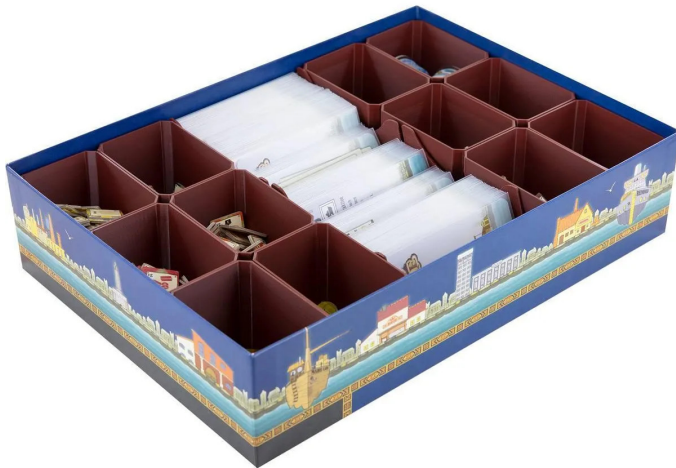

Item no.: 379373

ORG140 - Organiser for Le Havre - Basic game box

from **22,26 EUR**

Item no.: 379373
shipping weight: 0.40 kg
Manufacturer: Feldherr

Product Description

Since the Middle Ages, the port of Le Havre has been one of the most important trading centres in France. And since then, Le Havre has attracted an increasing number of fortune-hunters dreaming of making a small fortune. Your success depends on your wits and the right planning. The latter is not easy with over 420 markers, more than 100 cards and even more game materials. This Feldherr organiser will help you in your endeavour. It keeps the box tidy and the game table clear. - The organiser fits into the original base game box of Le Havre: Complete Pack. - The set offers space for all the game material in the complete pack. - With space for the cards from the "Le Grand Hameau" card expansion and all bonus promo cards released up to 2020. (Cards are included in the complete package). - The set consists of twelve individually removable plastic token holders and two plastic card holders. - Individual token holders not only serve as a storage solution, but can also be placed directly on the playing field and integrated as a game setup aid. - All cards also fit with protective sleeves. - The rules of the game, the building appendix and the game board are placed on the token holders. - Transport and tilt-proof - vertical storage possible - "Ready to use" - no assembly required To keep your business humming and incoming and outgoing goods flowing smoothly, we have taken care of the organisation in your box. Thanks to the 12 token and 2 card holders, you have your box under control. The inserts help you to sort the various game materials. This saves you tedious pre-sorting and gives you more time to play. To start the game quickly, simply place the individually removable trays on the table and you're ready to go. The token holders can be placed directly on the game board and integrated into the game. This improves your gaming experience. The set consists of: - 2 plastic card holders, each with 3 compartments for game cards such as "Game turn" overview cards, standard building cards, special building cards, round cards with "Ship" back, promissory note cards, "Round overview" cards - 12 plastic token holders with a compartment for game material such as person tokens, ship tokens, supply tokens, food tokens, starting player tokens, coins ("1 franc", "5 francs") tokens ("cattle/meat", "grain/bread", "iron/steel", "clay/brick", "wood/charcoal", "fish/smoked fish", "coal/coke", "fur/leather"). Once all the tokens and card holders have been placed in the board game box, place the game rules, the building appendix and the game board on the plastic trays. - thermoplastic - made from renewable raw materials - no assembly required - ready to play - 3D printed in Germany As with all 3D printed models, minor imperfections may occur. The product images are only examples of what the finished product may look like. All products are provided unpainted.