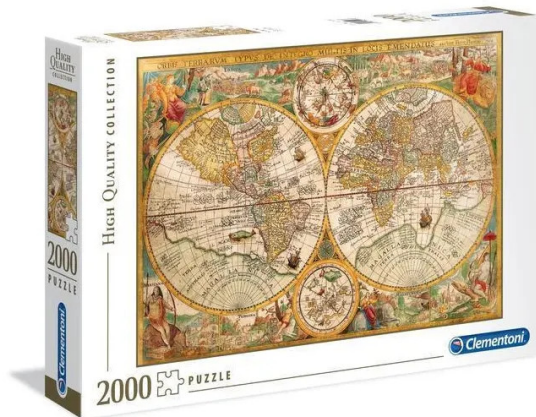

Item no.: 378400

32557 - Antique map

from **16,11 EUR**

Item no.: 378400
shipping weight: 1.40 kg
Manufacturer: Clementoni

Product Description

Puzzle for adults 2000 pieces Complete puzzle size: 97.5 x 66.8 cm The most appealing images, the widest choice of formats and our Clementoni quality represent a range that is the gold standard for puzzle lovers all over the world. Clementoni has always taken care of the environment, using recycled materials as much as possible and avoiding the use of polluting components. Made in Italy. Go to the Clementoni help section to use the "lost parts" service. Conceived, designed and developed in Italy. Details:- Recommended age: 14-99 years- Size of box (WxDxH): 41.8 cm x 27.8 cm x 6 cm- Size of complete puzzle: 97.5 cm x 66.8 cm- Weight: 1.359 kg- Number of puzzle pieces: 2000 pieces- Batteries required: NO