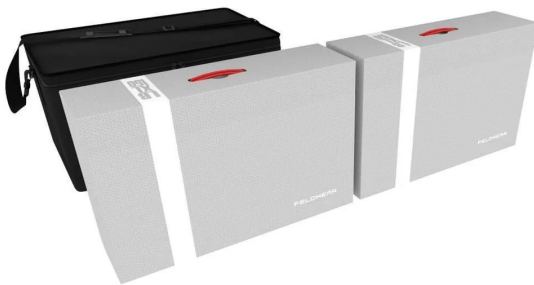

Item no.: 380111

LBXL02_TRA - Transporter + 2 storage boxes DSLB150 -empty- in a set

from **48,83 EUR**

Item no.: 380111
shipping weight: 1.00 kg
Manufacturer: Feldherr

Product Description

Our practical transporter set with 2 storage boxes DSLB150 in the large bag. This Feldherr transporter set is supplied without foam. It is particularly suitable for storing and transporting larger miniature and game collections. The storage box DSLB150 offers space for all Feldherr foam inserts in the sizes half-size, full-size and double-size up to a total height of 150 mm. It is made of coated, double-walled cardboard. This makes it not only pleasantly light, but also particularly tear-resistant and stable. Miniatures and game material can be stored safely and protected from dust with the matching foam inserts, and transported effortlessly with the plastic carrying handle. The boxes are delivered fully folded and are ready for immediate use. The high-quality transporter bag is made of lightweight but durable fabric. In addition to the large main compartment, it has a small side compartment in which, for example, writing materials, game instructions or similar can be stored. It can be lifted with two carrying handles or comfortably shouldered with the sturdy carrying strap. When the bag is not needed, it can be folded flat to save space and easily stored in the cupboard. Set includes: 1 transporter bag - 2 storage boxes DSLB150. Features: Transporter - lightweight and particularly durable material - large main compartment with 68 litre volume - compatible with Feldherr storage boxes and standard game boxes for tabletop and board games - additional small compartment (e.g. for writing materials) on the side of the bag. e.g. for writing materials) at the front, with zip - 2 carrying handles - infinitely adjustable carrying strap with shoulder pad, detachable. Transporter dimensions - internal dimensions: approx. 620 mm x 400 mm x 340 mm height - external dimensions: approx. 635 mm x 410 mm x 350 mm height - Front compartment: 230 mm width x 210 mm height. Dimensions storage box DSLB150 - Internal dimensions: 550 mm x 345 mm x 150 mm - External dimensions slightly larger - Loadable up to a maximum of 4 kg