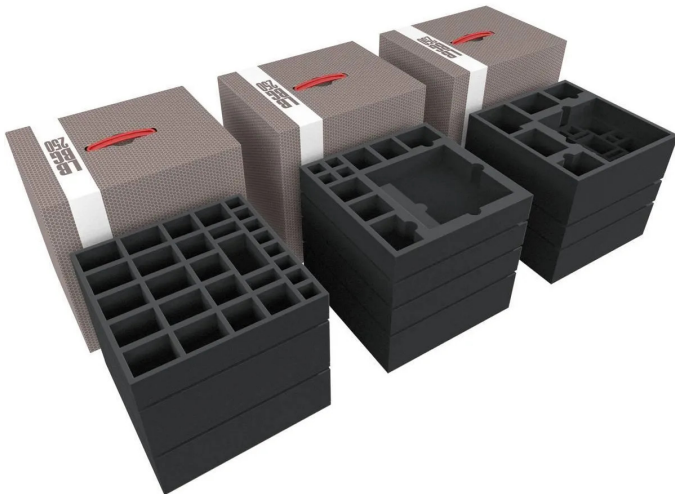

Item no.: 377677

LBBG12 - Lagerbox LBBG250 Bundle for Mansions of Madness 2nd Edition - Base Game + 7 Expansions

from **137,37 EUR**

Item no.: 377677
shipping weight: 0.80 kg
Manufacturer: Feldherr

Product Description

Lovecraftian horror has been spreading across your gaming table in the Second Edition since 2016. In addition to the basic game, you now have 7 expansions stacked up on your shelf. And because the horror looks even better in colour, you've started painting the miniatures. So it's high time you tidied up. We'll be happy to help you. With this Feldherr storage box bundle, all figures and accessories from the 2nd edition base game to the "Path of the Serpent" are safely stowed away. The bundle consists of a total of 3 storage boxes LBBG250, filled with the matching Feldherr foam inserts. All miniatures and accessories can be stored neatly and optimally protected. From the Shoggothe and the Chtonians to the dogs of Tindalos and the investigators - every figure (including the base) has a suitable compartment. Thanks to the precise cut, the miniatures stay in place during transport. Nothing slides around and no figure has to share a compartment with another one. This means that not only the delicate details, such as tentacles or wings, are protected from damage. The colours of painted miniatures are also absolutely safe from scratches, paint abrasion and chipping details. The matching foam lid is also supplied for each box to provide all-round protection. Everything is well stowed away in the high-quality LBBG storage box. This is made of coated, double-walled cardboard in a discreet Feldherr design. The lightweight material and carrying handle make it ideal for clearly organised storage and easy transport of your "Mansions of Madness" collection. Storage Box 1- Mansions of Madness Second Edition - Core Game- Streets of Arkham- AFEN051BO / AFFQ090BO / AFLC100BO + BKLD040 + 2x BKBA010 / AFBA010 Storage Box 2- Recurring Nightmares- Repressed Memories- Sanctum of Twilight- AFGK055BO / AFGK055BO / AFGK090BO + BKLD040 + 2x BKBA010 / AFBA010 AFGK055BO / AFGJ090BO / 2x AFJB050BO / AFBA004 Storage Box 3- Path of the Serpent- Horrific Journeys- Beyond the Threshold- AFLC100BO + BKMEUJ060BO / AFMEIT085BO + BKLD040 + BKBA010 / AFJB050BO / AFBA004 / AFBA010 Details- High-quality, fine-pored foam - Made in Germany- Chlorine-free and acid-free Dimensions- Inside: 300 mm x 300 mm x 250 mm- Outside: 320 mm x 320 mm x 260 mm

Specifications

Scan this QR code to
view the product
All details, up-to-date
prices and availability