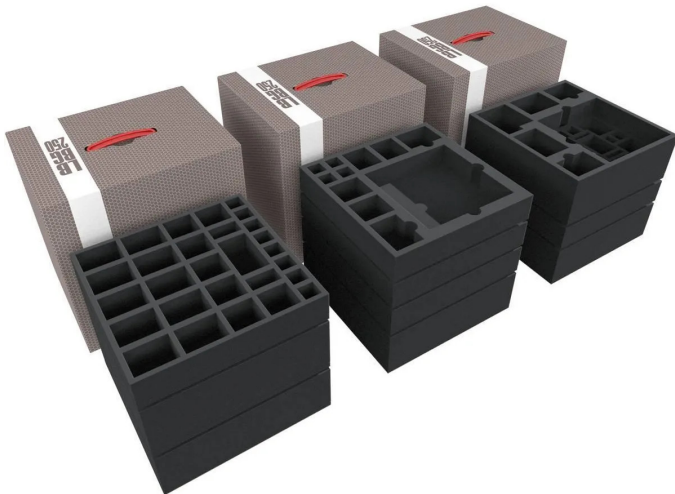

### Product Description

Lovecraftian horror has been spreading across your gaming table in the Second Edition since 2016. In addition to the basic game, you now have 7 expansions stacked up on your shelf. And because the horror looks even better in colour, you've started painting the miniatures. So it's high time you tidied up. We'll be happy to help you. With this Feldherr storage box bundle, all figures and accessories from the 2nd edition base game to the "Path of the Serpent" are safely stowed away. The bundle consists of a total of 3 storage boxes LBBG250, filled with the matching Feldherr foam inserts. All miniatures and accessories can be stored neatly and optimally protected. From the Shoggothe and the Chtonians to the dogs of Tindalos and the investigators - every figure (including the base) has a suitable compartment. Thanks to the precise cut, the miniatures stay in place during transport. Nothing slides around and no figure has to share a compartment with another one. This means that not only the delicate details, such as tentacles or wings, are protected from damage. The colours of painted miniatures are also absolutely safe from scratches, paint abrasion and chipping details. The matching foam lid is also supplied for each box to provide all-round protection. Everything is well stowed away in the high-quality LBBG storage box. This is made of coated, double-walled cardboard in a discreet Feldherr design. The lightweight material and carrying handle make it ideal for clearly organised storage and easy transport of your "Mansions of Madness" collection. Storage Box 1- Mansions of Madness Second Edition - Core Game- Streets of Arkham- AFEN051BO / AFFQ090BO / AFLC100BO + BKLD040 + 2x BKBA010 / AFBA010 Storage Box 2- Recurring Nightmares- Repressed Memories- Sanctum of Twilight- AFGK055BO / AFGK055BO / AFGK090BO + BKLD040 + 2x BKBA010 / AFBA010 AFGK055BO / AFGJ090BO / 2x AFJB050BO / AFBA004 Storage Box 3- Path of the Serpent- Horrific Journeys- Beyond the Threshold- AFLC100BO + BKMEUJ060BO / AFMEIT085BO + BKLD040 + BKBA010 / AFJB050BO / AFBA004 / AFBA010 Details- High-quality, fine-pored foam - Made in Germany- Chlorine-free and acid-free Dimensions- Inside: 300 mm x 300 mm x 250 mm- Outside: 320 mm x 320 mm x 260 mm