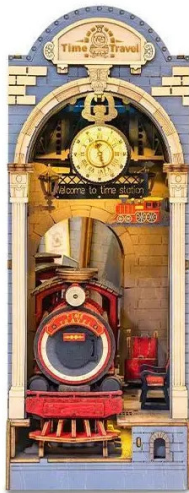

## TGB04 - Time Travel

from **27,25 EUR**

Item no.: 374887  
shipping weight: 0.30 kg  
Manufacturer: Rolife

### Product Description

Get ready to travel back in time with this book nook shelf insert. This is a DIY bookshelf decoration that you can build yourself. Robotime-Rolife Time Travel Book Nook TGB04 3D-DIY- Miniature Wooden Dollhouse Kit is a railway station that can transport you to another time and space. We have provided you with all the parts and tools you need to create this cool miniature railway station scene. Have fun putting all the pieces together and you'll have a unique book corner shelf insert and home decoration! Hurry, the train is about to leave!