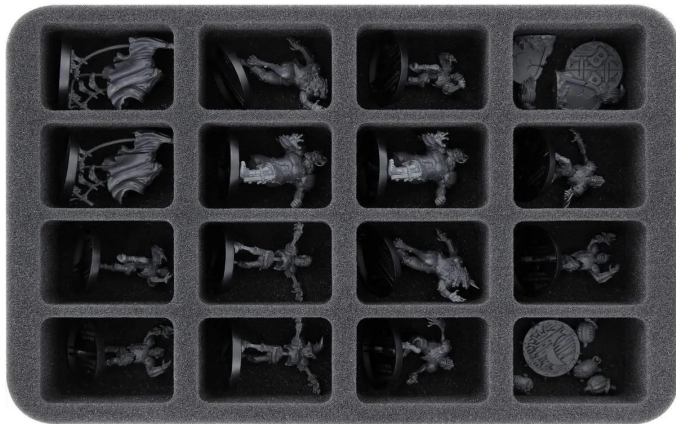

Item no.: 380693

## HS045A019 - Foam inlay for Blood Bowl: The Wolfenburg Crypt-Steal

from **5,20 EUR**

Item no.: 380693  
shipping weight: 0.10 kg  
Manufacturer: Feldherr

### Product Description

Bring your Necromantic Horror Blood Bowl team to the pitch intact and complete. Each blitzzer, thrower, runner and lineman has their own compartment in the 16 compartments on this foam insert. There is also space for sorting balls and markers. Thanks to the precisely fitting compartments, the delicate parts of the filigree models are optimally protected from damage. The colours of painted models are also protected from scratches and abrasion. - Each of the 16 compartments is 54 mm long x 35 mm wide x 35 mm deep. The half-size foam insert has the following dimensions: 275 mm x 172 mm x 45 mm total height (35 mm usable height + 10 mm foam base) - Fine-pored foam - Made in Germany - Chlorine-free and acid-free