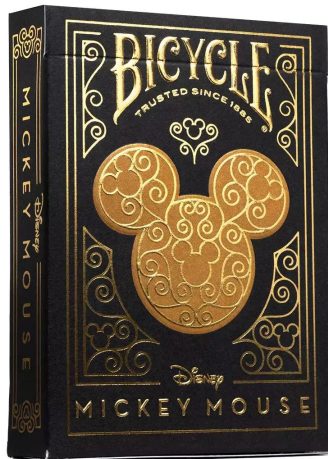

Item no.: 383808

Bicycle® Disney - Black & Gold Mickey

from **9,48 EUR**

Item no.: 383808
 shipping weight: 0.30 kg
 Manufacturer: Bicycle

© Disney

Product Description

Add a touch of elegance and nostalgia to your card game with the Bicycle Disney Mickey Mouse Black and Gold Deck. These beautiful playing cards are designed with intricate gold foil that adds a luxurious touch to each individual deck. Find the golden Mickey Mouse. The striking design features the classic Mickey Mouse in the centre of the deck, surrounded by a golden aura. But that's not all - every card in the deck also features the iconic silhouette of Mickey Mouse, just waiting to be discovered. The Bicycle Disney Mickey Mouse Black and Gold Deck combines fun with style. The high-quality workmanship and unique design make this pack of cards an absolute eye-catcher at any game night. The advantages and unique selling points of this product are obvious: The elegant black and gold design makes every heart beat faster and immediately arouses desire. The elaborately designed cards create a special atmosphere when playing and bring the magic of the popular Disney character directly to the table. Let yourself be enchanted by the magic of Mickey Mouse and get the Black and Gold Deck now for unforgettable game evenings full of emotion!

Details- Colour: black and gold- Design: Silhouette of Mickey Mouse- Dimensions: 63 x 88 mm Technical details- Unique Air-Cushion® finish for easy shuffling and optimal performance- Printed on premium cardboard- Printed with plant-based ink- Specially designed card backs, symbols and face cards- Fully recyclable playing cards- Face card fronts feature intricate and unique hand-drawn designs- Perfect for game nights, magic and playing card collections- Made in the USA