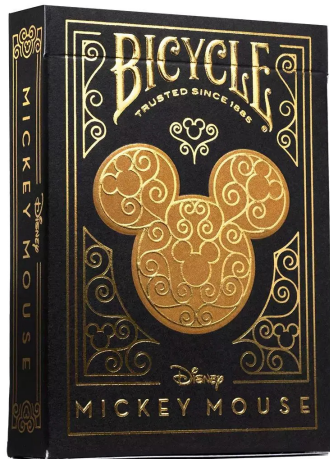

Item no.: 383808

Bicycle® Disney - Black & Gold Mickey

from **9,85 EUR**

Item no.: 383808
shipping weight: 0.30 kg
Manufacturer: Bicycle

© Disney

Product Description

Add a touch of elegance and nostalgia to your card game with the Bicycle Disney Mickey Mouse Black and Gold Deck. These beautiful playing cards are designed with intricate gold foil that adds a luxurious touch to each individual deck. Find the golden Mickey Mouse. The striking design features the classic Mickey Mouse in the centre of the deck, surrounded by a golden aura. But that's not all - every card in the deck also features the iconic silhouette of Mickey Mouse, just waiting to be discovered. The Bicycle Disney Mickey Mouse Black and Gold Deck combines fun with style. The high-quality workmanship and unique design make this pack of cards an absolute eye-catcher at any game night. The advantages and unique selling points of this product are obvious: The elegant black and gold design makes every heart beat faster and immediately arouses desire. The elaborately designed cards create a special atmosphere when playing and bring the magic of the popular Disney character directly to the table. Let yourself be enchanted by the magic of Mickey Mouse and get the Black and Gold Deck now for unforgettable game evenings full of emotion!

Details- Colour: black and gold- Design: Silhouette of Mickey Mouse- Dimensions: 63 x 88 mm Technical details- Unique Air-Cushion® finish for easy shuffling and optimal performance- Printed on premium cardboard- Printed with plant-based ink- Specially designed card backs, symbols and face cards- Fully recyclable playing cards- Face card fronts feature intricate and unique hand-drawn designs- Perfect for game nights, magic and playing card collections- Made in the USA