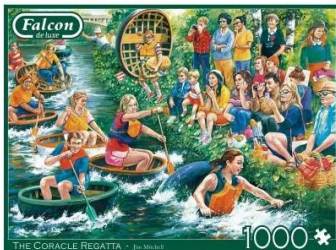

## 11338 - The Coracle Regatta, Puzzle, 1000 pieces

from **16,62 EUR**

Item no.: 350449

shipping weight: 0.80 kg

Manufacturer: Jumbo Spiele GmbH

### Product Description

The Coracle Regatta, jigsaw puzzle, 1000 pieces

The Coracle Regatta was designed with a passion for high quality, innovation and creativity. - Cardboard and paper are recycled in an environmentally friendly way. Each piece of the puzzle is unique and perfectly fitting in a seamless effect.