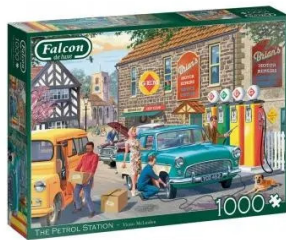

Item no.: 350450

11321 - The Petrol Station, Puzzle, 1000 pieces

from 17,77 EUR

Item no.: 350450

shipping weight: 0.80 kg

Manufacturer: Jumbo Spiele GmbH

Product Description

The Petrol Station, jigsaw puzzle, 1000 pieces

The Petrol Station was designed with great passion for high quality, innovation and creativity. - Cardboard and paper are recycled in an environmentally friendly way. Each puzzle piece is unique and perfectly fitting in a seamless effect.