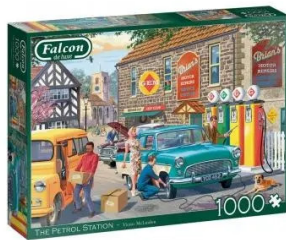

## 11321 - The Petrol Station, Puzzle, 1000 pieces

from **17,36 EUR**

Item no.: 350450

shipping weight: 0.80 kg

Manufacturer: Jumbo Spiele GmbH

### Product Description

The Petrol Station, jigsaw puzzle, 1000 pieces

The Petrol Station was designed with great passion for high quality, innovation and creativity. - Cardboard and paper are recycled in an environmentally friendly way. Each puzzle piece is unique and perfectly fitting in a seamless effect.