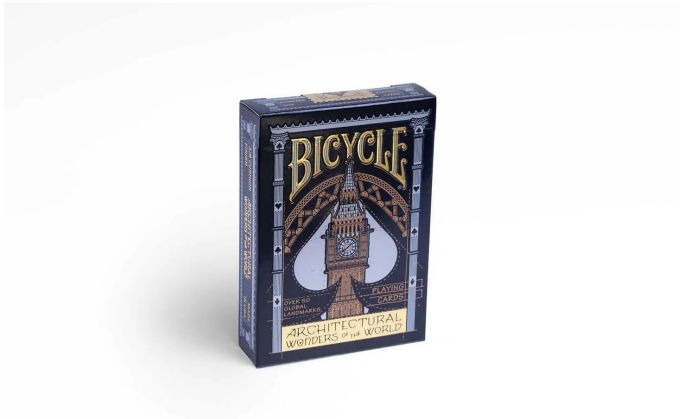

Item no.: 359832

Architectural Wonders of the World, 52 playing cards plus 2 Jokers

9,11 EUR

Item no.: 359832
shipping weight: 0.10 kg
Manufacturer: Bicycle

Product Description

The Bicycle® Architectural Wonders of the World card deck is a tribute to the greatest buildings in world history, seen through the eyes of an artist.

Each of the 54 card fronts features a hand-illustrated, famous architectural wonder from around the world - the ace of spades is also individualised. The back of the card is customised.

The packaging of the Bicycle® "Architectural Wonders of the World" is more than worthy of its beautiful contents - with embossed details and foil finishing, it already hints at the beauty of the deck.

- Unique Air-Cushion® finish for easy blending and optimum performance
- Printed on premium board
- Printed with plant-based ink
- Specially designed card backs, symbols and court cards
- Fully recyclable playing cards
- Picture card fronts feature intricate and unique hand-drawn designs
- Perfect for game nights, magic and playing card collections
- Made in the USA
- Age: 14 years and up