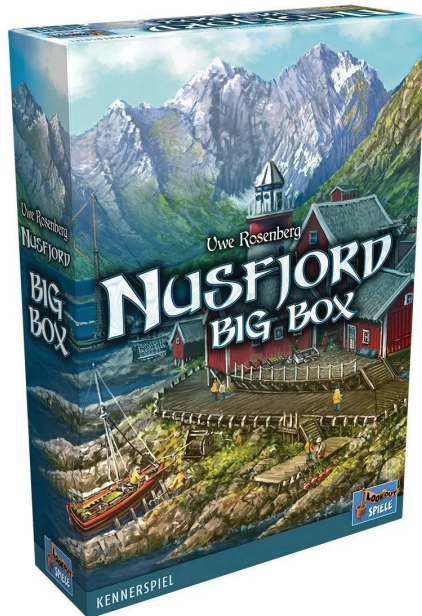

Item no.: 383773

LOOD0055 - Nusfjord Big Box

from **46,75 EUR**

Item no.: 383773
shipping weight: 2.40 kg
Manufacturer: Lookout Games

Product Description

Nusfjord is a tranquil fishing village on the Lofoten Islands, a chain of islands in northern Norway. Just 50 years ago, the village was bustling with activity when the cod came to spawn. Today, the village has fewer than 100 inhabitants and is now a museum village. If you realise that you have to pay an entrance fee just to see the houses, you can imagine how picturesque and beautiful it is here. Cruise ships sail along the coasts of the elongated, now largely deserted island world. In the time in which this game is set, things were different. Sailing ships dominated the fjord. The rocks around Nusfjord were still covered in trees. The wood was gone, but the beauty of the landscape remained. We hope to capture it with this game. The Nusfjord Big Box takes you to a tranquil fishing village on the Lofoten Islands in the north of Norway - today a museum village. In the time in which this game is set, things were different. Sailing ships dominated the fjord. The rocks around Nusfjord were still covered in trees. The wood was gone, but the beauty of the landscape remained. This new edition of one of Uwe Rosenberg's most popular games comes with a Nusfjord Big Box packed to the brim. In addition to the basic game, four expansion decks provide even more fun: the Plaice deck (2018) and the Salmon deck (2020) are joined by two completely new developments, the Trout deck and the Besøkende deck (the latter complete with visitor meeple). The visitors in the Besøkende deck introduce a new game mechanic. Beyond that, the mechanics remain the same: you clear land, use timber to construct buildings and increase your fishing fleet to score plenty of victory points at the end. You also benefit from the knowledge of the elders.