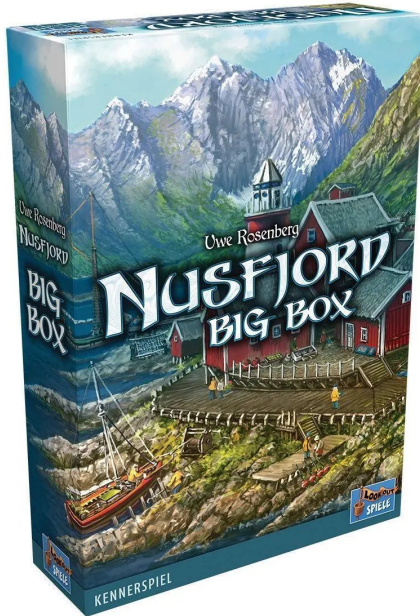

Item no.: 383773

LOOD0055 - Nusfjord Big Box

from **44,95 EUR**

Item no.: 383773
 shipping weight: 2.40 kg
 Manufacturer: Lookout Games

Product Description

Nusfjord is a tranquil fishing village on the Lofoten Islands, a chain of islands in northern Norway. Just 50 years ago, the village was bustling with activity when the cod came to spawn. Today, the village has fewer than 100 inhabitants and is now a museum village. If you realise that you have to pay an entrance fee just to see the houses, you can imagine how picturesque and beautiful it is here. Cruise ships sail along the coasts of the elongated, now largely deserted island world. In the time in which this game is set, things were different. Sailing ships dominated the fjord. The rocks around Nusfjord were still covered in trees. The wood was gone, but the beauty of the landscape remained. We hope to capture it with this game. The Nusfjord Big Box takes you to a tranquil fishing village on the Lofoten Islands in the north of Norway - today a museum village. In the time in which this game is set, things were different. Sailing ships dominated the fjord. The rocks around Nusfjord were still covered in trees. The wood was gone, but the beauty of the landscape remained. This new edition of one of Uwe Rosenberg's most popular games comes with a Nusfjord Big Box packed to the brim. In addition to the basic game, four expansion decks provide even more fun: the Plaice deck (2018) and the Salmon deck (2020) are joined by two completely new developments, the Trout deck and the Besøkende deck (the latter complete with visitor meeple). The visitors in the Besøkende deck introduce a new game mechanic. Beyond that, the mechanics remain the same: you clear land, use timber to construct buildings and increase your fishing fleet to score plenty of victory points at the end. You also benefit from the knowledge of the elders.