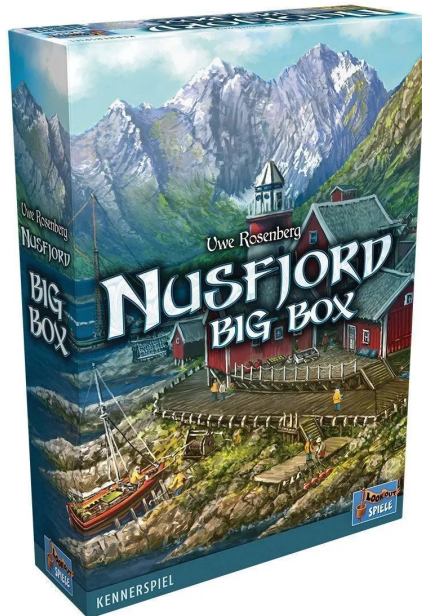

Item no.: 383773

LOOD0055 - Nusfjord Big Box

from **46,92 EUR**

Item no.: 383773
shipping weight: 2.40 kg
Manufacturer: Lookout Games

Product Description

Nusfjord is a tranquil fishing village on the Lofoten Islands, a chain of islands in northern Norway. Just 50 years ago, the village was bustling with activity when the cod came to spawn. Today, the village has fewer than 100 inhabitants and is now a museum village. If you realise that you have to pay an entrance fee just to see the houses, you can imagine how picturesque and beautiful it is here. Cruise ships sail along the coasts of the elongated, now largely deserted island world. In the time in which this game is set, things were different. Sailing ships dominated the fjord. The rocks around Nusfjord were still covered in trees. The wood was gone, but the beauty of the landscape remained. We hope to capture it with this game. The Nusfjord Big Box takes you to a tranquil fishing village on the Lofoten Islands in the north of Norway - today a museum village. In the time in which this game is set, things were different. Sailing ships dominated the fjord. The rocks around Nusfjord were still covered in trees. The wood was gone, but the beauty of the landscape remained. This new edition of one of Uwe Rosenberg's most popular games comes with a Nusfjord Big Box packed to the brim. In addition to the basic game, four expansion decks provide even more fun: the Plaice deck (2018) and the Salmon deck (2020) are joined by two completely new developments, the Trout deck and the Besøkende deck (the latter complete with visitor meeple). The visitors in the Besøkende deck introduce a new game mechanic. Beyond that, the mechanics remain the same: you clear land, use timber to construct buildings and increase your fishing fleet to score plenty of victory points at the end. You also benefit from the knowledge of the elders.