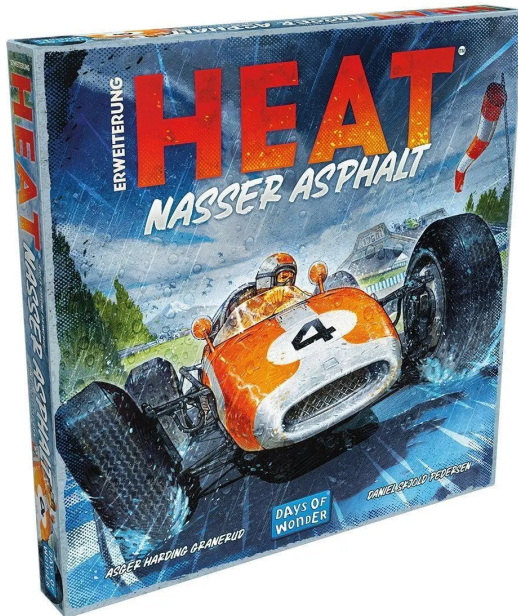

Item no.: 383749

DOWD0034 - Heat Wet asphalt

24,24 EUR

Item no.: 383749
shipping weight: 1.00 kg
Manufacturer: Days of Wonder

Product Description

The Japanese Grand Prix. Engines thunder and rain pours down on the tarmac. Tension and uncertainty are in the air. Normally, the immaculate track promises top speeds and precision. But today it winds like a ribbon of mirror glass through the veil of rain and demands the utmost concentration and skill from the drivers. Heat - Wet Asphalt adds two new, exciting tracks to the acclaimed racing game. The Japanese Grand Prix takes place in the rain, which makes braking before the corners more difficult. The infamous race track in Mexico offers a special thrill for top drivers with its many chicanes. Relive the 1964 racing season and use the new air intake upgrades to better cool your engine and overcome the challenges of the new tracks. This expansion also contains additional material so that another person can take part in your races.

Details- Players: For 1 to 4 players- Age: from 14 years- Playing time: 120+ minutes Contents- 1 double-sided game board (2 race tracks)- 2 track cards- 1 race car and gear lever- 1 cockpit- 12 Race cards- 15 Heat cards- 5 Stress cards- 12 Upgrade cards- 7 Sponsor cards- 4 Event cards- 1 Scoring pad- 1 Game instructions