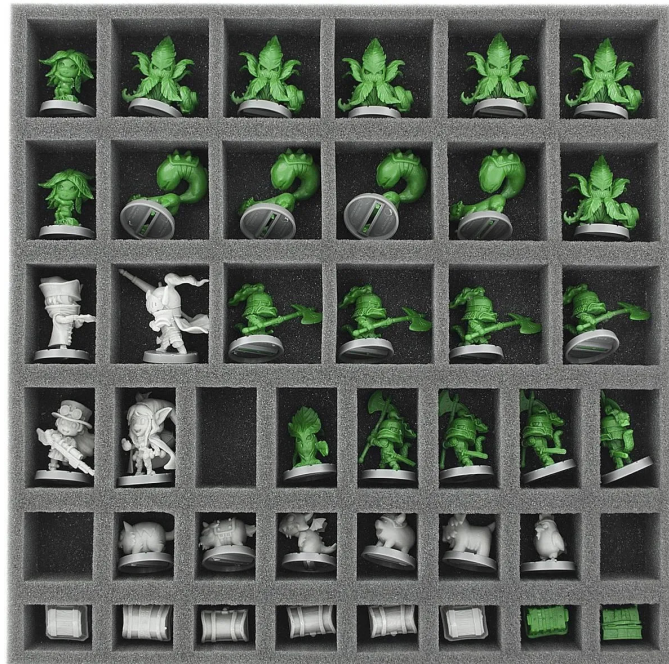

Item no.: 375844

AF035SD04 - 35 mm foam insert for Super Dungeon Explore - Forgotten King

from **7,42 EUR**

Item no.: 375844
shipping weight: 0.20 kg
Manufacturer: Feldherr

Product Description

AF035SD04 35 mm foam insert for Super Dungeon Explore - Forgotten King Insert specially cut for the Super Dungeon Explore - Forgotten King game box. The foam insert is suitable for retrofitting in many original board game boxes. The 42 differently sized compartments are suitable for all conceivable game material. This means that game pieces, markers and dice can be stored neatly.

Details- Made in Germany- Chlorine-free and acid-free
Technical data- 15 compartments for game pieces, compartment size 43 mm x 42 mm x 25 mm- 4 compartments for game pieces, compartment size 43 mm x 30 mm x 25 mm- 7 compartments for game pieces, compartment size 43 mm x 26 mm x 25 mm- 1 compartment for game pieces, compartment size 30 mm x 29 mm x 25 mm- 1 compartment for game pieces, compartment size 30 mm x 20 mm x 25 mm- 7 compartments for game pieces, compartment size 29 mm x 26 mm x 25 mm- 7 compartments for game pieces, compartment size 26 mm x 20 mm x 25 mm
Material- high-quality, fine-pored foam
high-quality, fine-pored foam
Contents- 1 piece