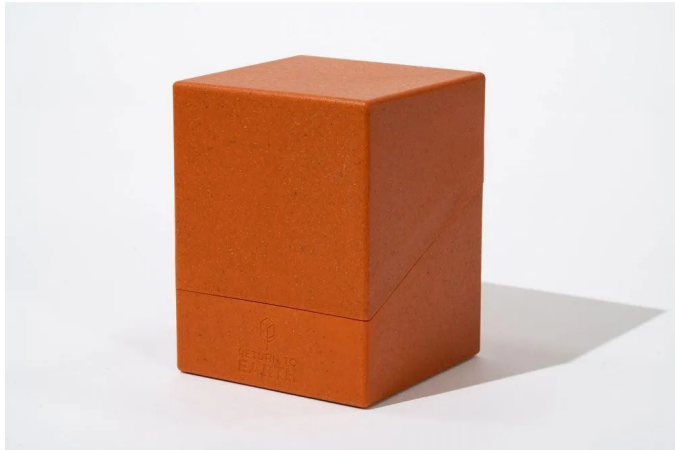

Item no.: 358122

"Return To Earth" Boulder Deck Case 100+, Standard Size, Orange

from **7,16 EUR**

Item no.: 358122
shipping weight: 0.10 kg
Manufacturer: Ultimate Guard

Product Description

We have carefully weighed our environmental responsibilities. Ultimate Guard's commitment to environmental protection includes the use of new materials and the development of new products with an added focus on sustainability.

The handy and sturdy RTE Boulder 100+ is developed and manufactured in Germany, consists of 97% renewable raw materials and comes with FSC-certified grass paper packaging.

The card box is recyclable and holds up to 100 (double-sleeved) or 120 (single-sleeved) cards in Ultimate Guard sleeves.

By purchasing this product you are directly supporting global reforestation. Visit returnto.earth to learn more about our approach to protecting the planet.

- Designed to hold up to 100 (double-sleeved) or 120 (single-sleeved) standard size cards in Ultimate Guard sleeves
- Durable and sturdy box
- Secure closure
- Made from 97% renewable raw materials
- Designed to fit into other Ultimate Guard products: Superhive 550+, Arkhive 400+, Flip'n'Tray 100+, Twin Flip'n'Tray 200+