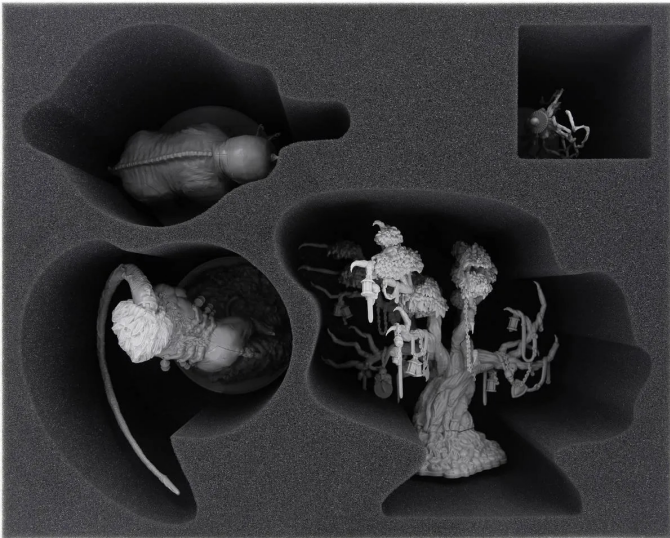

Item no.: 379579

FSMEFJ145BO - Foam inlay for KDM Wave 2: Gorm, Lion God, Lonely Tree

from **18,46 EUR**

Item no.: 379579
shipping weight: 0.10 kg
Manufacturer: Feldherr

Product Description

High-quality foam inlay with 4 matching compartments for the KDM 1.5 + 1.6 Wave 2 miniatures: Gorm, Lion God and Lonely Tree. There is also space for an additional KDM 1.5 + 1.6 miniature such as Slenderman. This foam insert for Wave 2 of the Kickstarter game Kingdom Death: Monster 1.5 + 1.6 has 3 compartments for the miniatures Gorm, Lion God and Lonely Tree. There is also a compartment for an additional small KDM 1.5 + 1.6 miniature such as Slenderman. The high-quality foam ensures that these monsters, some of which are very delicate, are protected all round against parts breaking off and possible damage to the paintwork. So you can always be sure that your miniatures are safe and sound. The inlay has the following dimensions: 345 mm x 275 mm x 145 mm total height (135 mm usable height + 10 mm foam base). - fine-pored, high-quality foam- chlorine-free and acid-free- Made in Germany