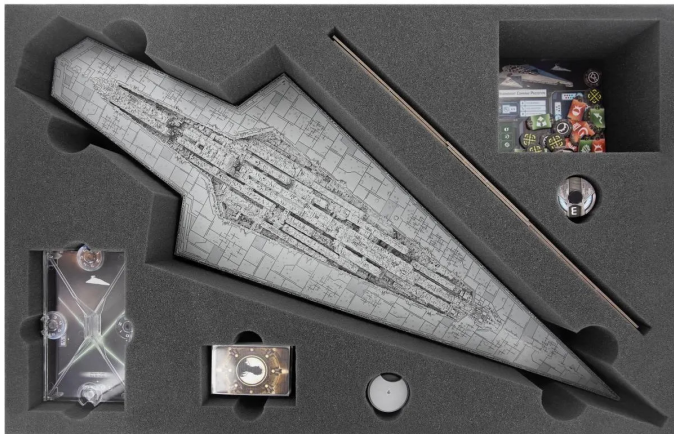

Item no.: 376362

## DMMEQE090BO - Foam inlay for Star Wars Armada: Super Star Destroy

from **30,33 EUR**

Item no.: 376362  
shipping weight: 0.30 kg  
Manufacturer: Feldherr

### Product Description

At 19 kilometres in length, the Super-class Star Destroyer is 100 times larger than an Empire-class Star Destroyer. Equipped with 5000 turbolasers, a devastating number of other weapon systems and manned by over 1000 ships and several 100,000 crew, the term Super-Class is no exaggeration for the battleship of the Galactic Empire. With this impressive miniature, FFG brings the full might of the Star Destroyer to your gaming table. We have designed this Feldherr foam insert to ensure that it arrives there undamaged and in full splendour. The insert provides optimum protection for this valuable model with a compartment tailored precisely to the Super Star Destroyer. Surrounded by soft foam, the sensitive edges and other fine parts of the miniature are protected from damage. The colours are also optimally protected against scratches and abrasion. There is still space around the star dreadnought of the Executor class for the corresponding game material. There is a compartment in which you can store the two large plastic bases and one next to it for the upgrade cards. The two ship markers go in the narrow, elongated recess. The command and push wheels fit into the two round compartments with finger-wide recesses.

Details- chlorine-free and acid-free- Made in Germany  
Technical details- Dimensions: 565 mm x 365 mm x 90 mm  
Material- high-quality, fine-pored foam