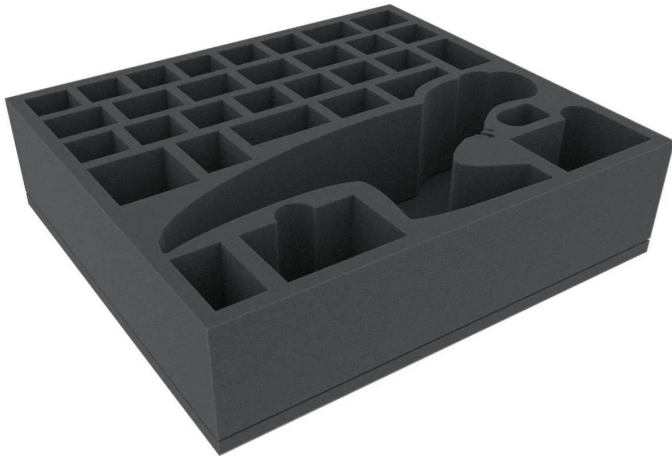

Item no.: 376208

## DGMENP085BO - Foam inlay for Batman: Gotham City Chronicles - Wayne Manor

from **19,07 EUR**

Item no.: 376208  
shipping weight: 0.10 kg  
Manufacturer: Feldherr

### Product Description

Store all 16 miniatures together with the accessories neatly and safely in the original toy box. Batman and his allies are all allocated customised compartments. Each figure, surrounded by soft foam, lies in its own compartment and is therefore optimally protected against damage. And there's no mistaking which compartment the giant T-Rex goes in. The customised cut ensures that everything stays in place when travelling. Even the colours of painted figures are free from scratches after transport. There is also a compartment for the cards (also with sleeve) and one for the tiles. This leaves 3 compartments that you can use to sort the tokens and discs. - The foam insert has the following dimensions: 335 mm x 300 mm x 85 mm total height (75 mm usable height + 10 mm foam base) - High-quality, fine-pored foam - Chlorine-free and acid-free - Made in Germany