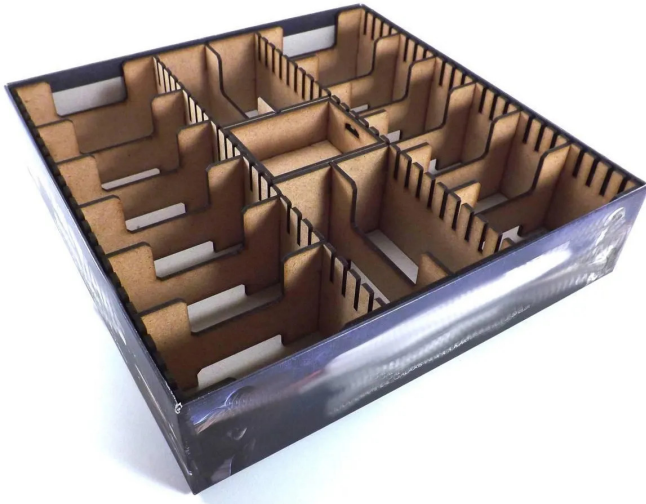

Item no.: 376326

CABI - Universal sorter for collectible card games in standard playing card boxes 285 mm

from **17,40 EUR**

Item no.: 376326
shipping weight: 0.10 kg
Manufacturer: Feldherr

Product Description

For trading card games. Contains 2 simple marker boxes. Can be supplemented with additional CABI-STOK or CABI-BTOK marker trays (replace the standard trays). Additional dividers DIVS available separately. - 2 removable trays - Lid closes flush - Vertical storage possible - Supports card sleeves 2 boxes removable- 12 dividers- Lid closes flush- Vertical storage possible- Supports card sleeves (max. outer dimensions 67 x 97 mm)- Holds approx. 1100 cards with protective sleeve or 2200 without.- Overall size after assembly: 285 x 285 x 67 mm- Assembly requires wood glueHobby product. From 14 years. Not a children's toy.Only for standard game boxes: 29.7 x 29.7 x 7.0 cmFor example, compatible with:- A Game of Thrones (1st Edition)- Android Netrunner- Ashes- Call of Cthulhu- Dominion- Lord of the Rings- Star Wars- Warhammer InvasionCABI consists of an outer frame that remains permanently in the box. The frame forms three rows. The two outer rows can be completely filled with cards. The 12 dividers included in the set can be used to organise the cards as desired. The middle row also offers space for cards, but also contains 2 small marker boxes. If required, these boxes can be replaced with larger marker boxes, which are available separately.CABI can be used with or without standard or premium card sleeves. Cards may be a maximum of 67 mm high and 97 mm wide at the end.This item is supplied as a kit that must be assembled. We recommend the use of wood glue (not included in the package).