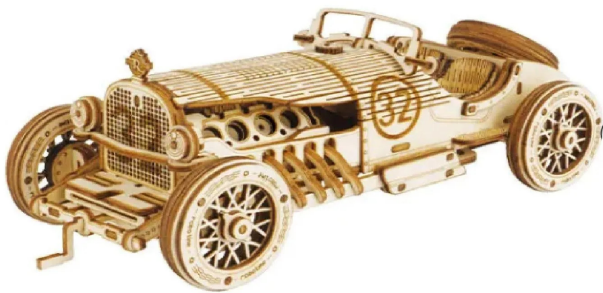

Item no.: 374141

MC401 - Grand Prix Car

10,26 EUR

Item no.: 374141
shipping weight: 0.30 kg
Manufacturer: ROKR

Product Description

Grand Prix Car is a 1:16 scale model replica of the 1910s sports car that takes the performance of a family car into the next era. This ROKR puzzle features vivid details with realistic structures that require patience and skill to assemble. It will make a great DIY gift for your son or friend.*Due to customs regulations, wax, glue or battery may not be included in the package.

Product details- Material: wood- Length: 6 cm- Width: 8 cm- Height: 18.9 cm- Assembly time: 4 hours- Difficulty level: 4Content- Pieces: 220

Specifications

Scan this QR code to
view the product
All details, up-to-date
prices and availability