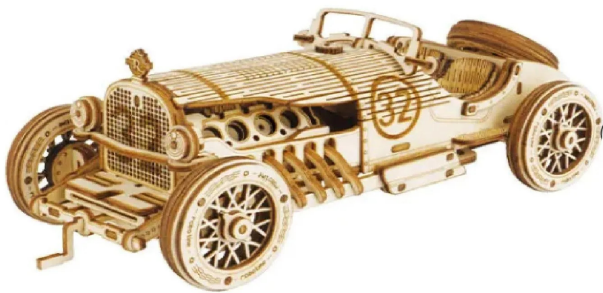

Item no.: 374141

MC401 - Grand Prix Car

11,89 EUR

Item no.: 374141
shipping weight: 0.30 kg
Manufacturer: ROKR

Product Description

Grand Prix Car is a 1:16 scale model replica of the 1910s sports car that takes the performance of a family car into the next era. This ROKR puzzle features vivid details with realistic structures that require patience and skill to assemble. It will make a great DIY gift for your son or friend.*Due to customs regulations, wax, glue or battery may not be included in the package.

Product details- Material: wood- Length: 6 cm- Width: 8 cm- Height: 18.9 cm- Assembly time: 4 hours- Difficulty level: 4Content- Pieces: 220

Specifications

Scan this QR code to
view the product
All details, up-to-date
prices and availability