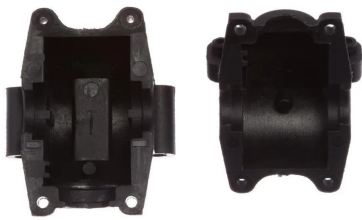

Item no.: 363670

370410818 - Gearbox top/bottom (rear) - Profi RC

from **2,55 EUR**

Item no.: 363670
shipping weight: 0.10 kg
Manufacturer: Carrera

Product Description

Gearbox top/bottom (rear) - Profi RC
Contents- Gearbox top- Gearbox bottom