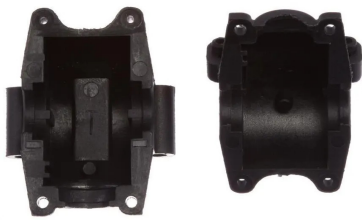

Item no.: 363670

370410818 - Gearbox top/bottom (rear) - Profi RC

from **2,65 EUR**

Item no.: 363670
shipping weight: 0.10 kg
Manufacturer: Carrera

Product Description

Gearbox top/bottom (rear) - Profi RC
Contents- Gearbox top- Gearbox bottom