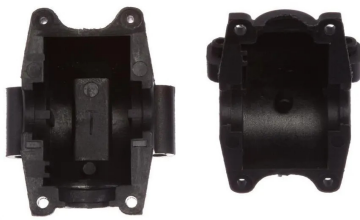

Item no.: 363670

## 370410818 - Gearbox top/bottom (rear) - Profi RC

from **2,65 EUR**

Item no.: 363670  
shipping weight: 0.10 kg  
Manufacturer: Carrera

### Product Description

Gearbox top/bottom (rear) - Profi RC  
Contents- Gearbox top- Gearbox bottom