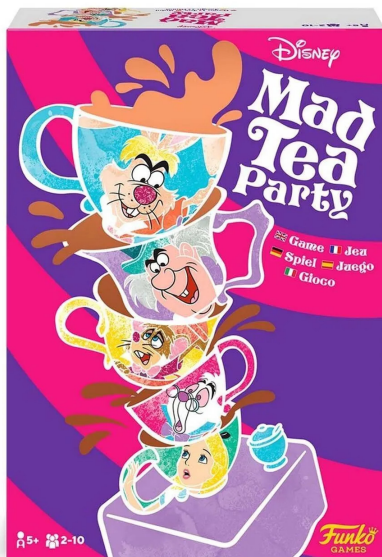

Item no.: 371732

623704 - Disney - Mad Tea Party by Funko, card game, for 2-10 players, ages 5+ (EN

from **16,04 EUR**

Item no.: 371732
shipping weight: 0.60 kg
Manufacturer: Huch!

Product Description

Meet your favourite friends from Disney's Alice in Wonderland in this game where crazy teacups are stacked!
Details- Number of players: 2-10- Ages 5+- Playing time: 20 min- 27.5 x 19.1 x 6.5 mm