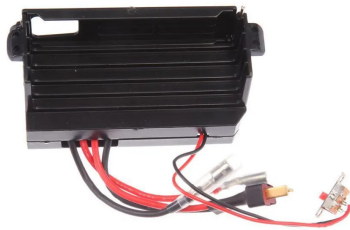

Item no.: 363556

370410381 - RC PROFI CONTROLLER/ RECEIVER 2018 LiFePO4

from **21,85 EUR**

Item no.: 363556
shipping weight: 0.10 kg
Manufacturer: Carrera