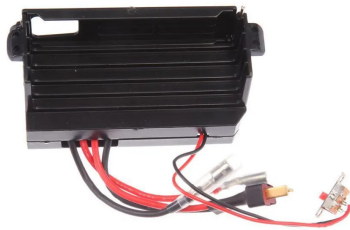

Item no.: 363556

370410381 - RC PROFI CONTROLLER/ RECEIVER 2018 LiFePO4

from **21,85 EUR**

Item no.: 363556
shipping weight: 0.10 kg
Manufacturer: Carrera

Product Description

CARRERA RC PROFI CONTROLLER/ RECEIVER 2018 LiFePO4