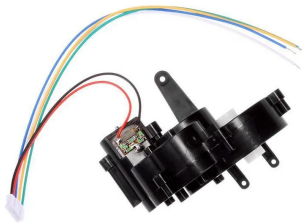

Item no.: 363480

**370410284 - RC Profi Power Machine OnOffroad complete unit with motor #183005**

from **6,03 EUR**

Item no.: 363480  
shipping weight: 0.10 kg  
Manufacturer: Carrera

#### Product Description

CARRERA RC Profi Power Machine OnOffroad complete unit with motor #183005