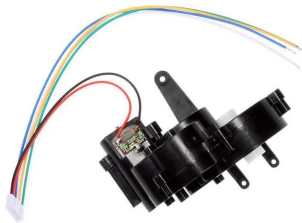

Item no.: 363480

370410284 - RC Profi Power Machine OnOffroad complete unit with motor #183005

from **5,79 EUR**

Item no.: 363480
shipping weight: 0.10 kg
Manufacturer: Carrera

Product Description

CARRERA RC Profi Power Machine OnOffroad complete unit with motor #183005