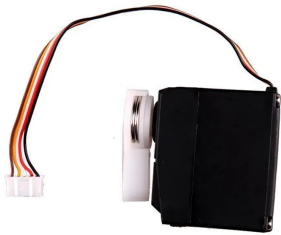

Item no.: 363470

370410245 - RC 1 STEERING GEAR #142020/21/22

from **6,05 EUR**

Item no.: 363470
shipping weight: 0.10 kg
Manufacturer: Carrera

 Product Description

CARRERA RC 1 STEERING GEAR #142020/21/22