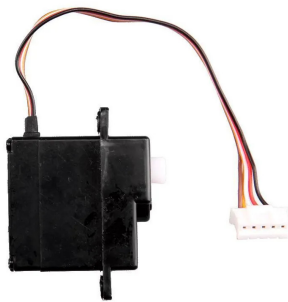

Item no.: 363436

370410180 - Servo - Profi RC #183001/2

from **9,23 EUR**

Item no.: 363436
shipping weight: 0.10 kg
Manufacturer: Carrera

 Product Description

Servo - Profi RC #183001/2
Contents- 1x servo

 Specifications