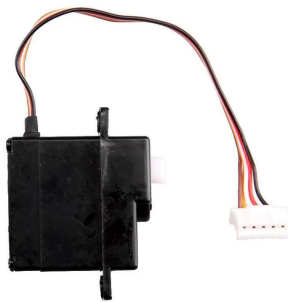

Item no.: 363436

370410180 - Servo - Profi RC #183001/2

from **9,60 EUR**

Item no.: 363436
shipping weight: 0.10 kg
Manufacturer: Carrera

Product Description

Servo - Profi RC #183001/2
Contents- 1x servo

Specifications