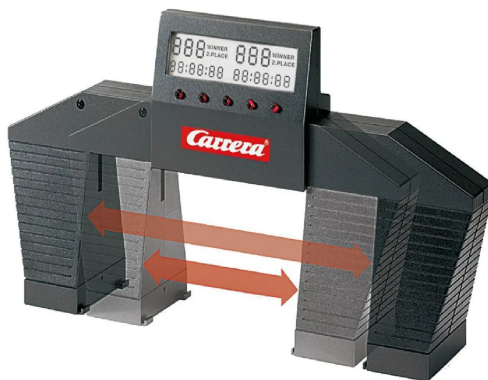

Item no.: 364900

## 20071590 - Electronic lap counter (GO!!! / Evolution)

from **59,69 EUR**

Item no.: 364900  
shipping weight: 0.60 kg  
Manufacturer: Carrera

### Product Description

Electronic lap counter (GO!!!/Evolution)

Details- Age recommendation: from 6 years  
Technical details- time measurement in 1/100 seconds- electronic lap counter can be used for all current Carrera race track lines- infinitely variable width adjustment- for 2-lane operation- vehicle detection via infrared light barriers- time races from 1 second to 99 minutes- lap races from 1 to 999 laps- acoustic start light- false start function- battery-operated, batteries not included (4 x AA/R6) compatible with- Go!!!- Evolution  
Contents- 1x electronic lap counter