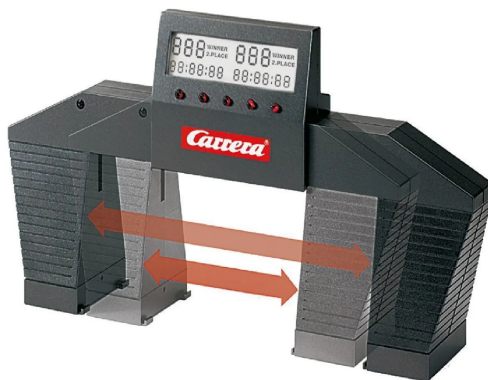

Item no.: 364900

20071590 - Electronic lap counter (GO!!! / Evolution)

from **62,08 EUR**

Item no.: 364900
shipping weight: 0.60 kg
Manufacturer: Carrera

Product Description

Electronic lap counter (GO!!!/Evolution)

Details- Age recommendation: from 6 years
Technical details- time measurement in 1/100 seconds- electronic lap counter can be used for all current Carrera race track lines- infinitely variable width adjustment- for 2-lane operation- vehicle detection via infrared light barriers- time races from 1 second to 99 minutes- lap races from 1 to 999 laps- acoustic start light- false start function- battery-operated, batteries not included (4 x AA/R6) compatible with- Go!!!- Evolution
Contents- 1x electronic lap counter