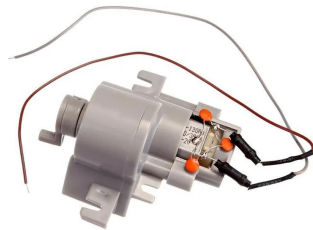

Item no.: 363332

**370990354 - RC 1 STEERING GEAR #162060,162061**

from **5,43 EUR**

Item no.: 363332  
shipping weight: 0.10 kg  
Manufacturer: Carrera

**Product Description**

1 steering gear for 162060 162061 Donkey Kong 162063 162064.

Details- suitable for 162060, 162061, 162063, 162064 Scope of delivery- 1x steering gear

**Specifications**

Scan this QR code to  
view the product  
All details, up-to-date  
prices and availability