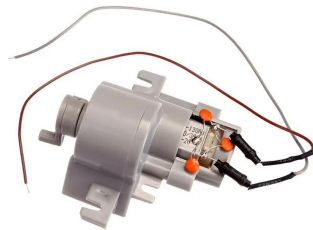

Item no.: 363332

**370990354 - RC 1 STEERING GEAR #162060,162061**

from **5,43 EUR**

Item no.: 363332  
shipping weight: 0.10 kg  
Manufacturer: Carrera

#### Product Description

1 steering gear for 162060 162061 Donkey Kong 162063 162064.

Details- suitable for 162060, 162061, 162063, 162064 Scope of delivery- 1x steering gear