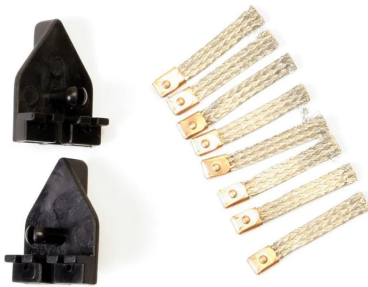

Item no.: 364693

20089107 - EVOLUTION special guide keel with sliders up to 2007

from **5,63 EUR**

Item no.: 364693
shipping weight: 0.10 kg
Manufacturer: Carrera

Product Description

Small parts as spare parts for CARRERA RC.