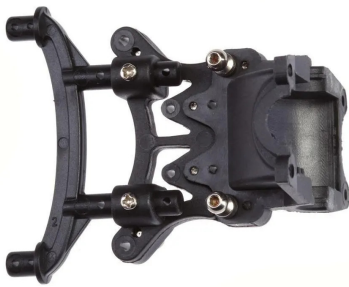

Item no.: 363672

370410820 - RC 2018 PROFESSIONAL DAMPER BRIDGE VH/TRANSMISSION BOX/SCREWS

from **4,30 EUR**

Item no.: 363672
shipping weight: 0.10 kg
Manufacturer: Carrera

Product Description

CARRERA RC - Front or rear shock tower/ gearbox/ screws - Profi RC