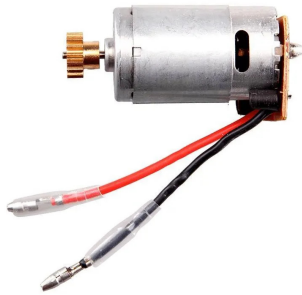

Item no.: 363435

370410179 - RC PROFI MOTOR PINION #183001/2

from **11,59 EUR**

Item no.: 363435
shipping weight: 0.10 kg
Manufacturer: Carrera

 Product Description

CARRERA RC - Motor + Pinion - Profi RC

 Specifications