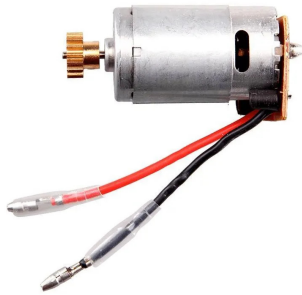

Item no.: 363435

## 370410179 - RC PROFI MOTOR PINION #183001/2

from **11,14 EUR**

Item no.: 363435  
shipping weight: 0.10 kg  
Manufacturer: Carrera

### Product Description

CARRERA RC - Motor + Pinion - Profi RC