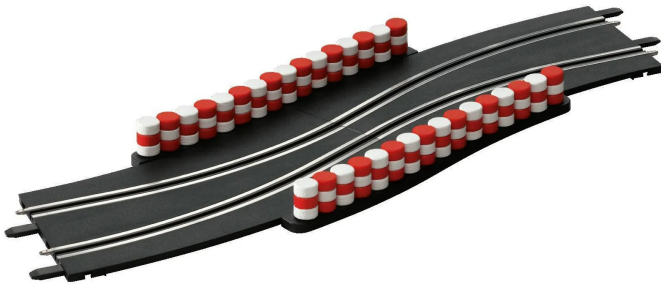

Item no.: 364261

20061647 - GO!!! Chicane (2)

from **27,48 EUR**

Item no.: 364261
shipping weight: 0.40 kg
Manufacturer: Carrera

Product Description

Caution is advised in this section of the track! Due to the piles of tyres to the right and left of the track, the racing drivers are forced to swerve into the middle of the track. This often leads to a pile-up when two slot cars are driving through at the same time. You should therefore always keep an eye on your opponents and consider the ideal time to pass through this chicane. The track section consists of two individual track sections, which are 458 mm long and 225 mm wide in total. The set also includes two tyre stacks and the corresponding holders. Two track connectors and two double track connectors hold the two parts firmly together. The scale of the tracks is 1:43 and can therefore be used for the Carrera DIGITAL 143, Carrera GO!!! and Carrera GO!!! Plus racetracks.

Details- Recommended age: 6 years and over- Scale: 1:43
Technical details- Suitable for DIGITAL 143, Carrera GO!!! Plus, Carrera GO!!! Plus, Carrera GO!!!- 1:43 scale chicane extension- For embellishing the race track
Technical data- Length: 458 mm- Width: 225 mm
Contents- 2 track parts, 2 tyre stacks, 2 tyre stack holders, 2 track connectors, 2 double track connectors