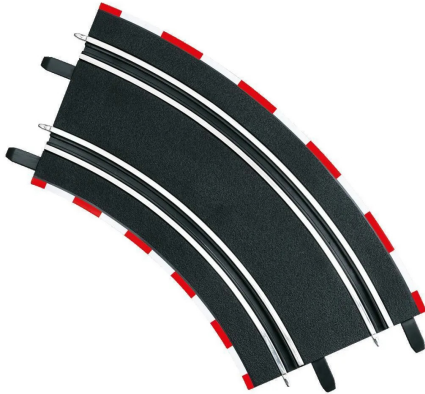

Item no.: 364253

20061617 - GO!!! Curve 2/45o (4)

from **21,73 EUR**

Item no.: 364253
shipping weight: 0.40 kg
Manufacturer: Carrera

Product Description

With this add-on set, you can extend your race track with a large 180° curve, an S-curve or two smaller 90° curves - just as you wish. The set contains four tracks, each 242 mm long and 179 mm wide. In total, you can extend your race track by almost one metre. The individual pieces have an inclination of 45° - not a great challenge for your slot car. However, when assembled into a 180° bend, you should be careful not to fly out of the bend with your car! You shouldn't underestimate the S-curve either! Practise driving in the chicanes to be one step ahead of your opponents in the next race. Where is the right braking point and when can you accelerate? The add-on part has a scale of 1:43 and is therefore suitable for the Carrera DIGITAL 143, Carrera GO!!! and Carrera GO!!! racetracks. Plus racetracks.

Details- Recommended age: from 6 years- Scale: 1:43Technical details- Suitable for DIGITAL 143, Carrera GO!!! Plus, Carrera GO!!! Plus, Carrera GO!!!- Curve extension for Carrera 1:43 scale tracks- For extending the trackTechnical data- Length: 242 mm- Width: 179 mmContents- 4 curves