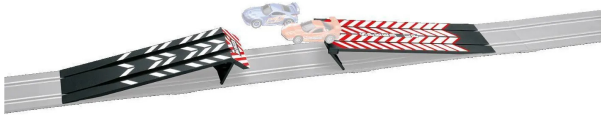

Item no.: 364255

20061641 - GO!!! Ski Jump

from **23,17 EUR**

Item no.: 364255
shipping weight: 0.30 kg
Manufacturer: Carrera

Product Description

If wild chases on straights and bends are not enough for you, this ski jump will be a real treat. The jump consists of two parts that are simply placed on the track's rails. Now it's time for you and your vehicle to accelerate properly, aim for the target and drive at full speed up the first part of the jump. Once you reach the top, your car should start to jump and then land back in the lane of the second section of the jump. Does your opponent have the courage to perform this manoeuvre or will he be afraid to accelerate too much and miss the next section? Prove your courage and talent by widening the gap between the jumps in the next races. The ski jump is suitable for Carrera tracks with a scale of 1:43.

Details- Recommended age: 6 years and over- Scale: 1:43
Technical details- Suitable for DIGITAL 143, Carrera GO!!! Plus, Carrera GO!!! Plus, Carrera GO!!!- 2-part ski jump for 1:43 scale tracks- Accessories for even more action on your track
Contents- 2 jump pieces