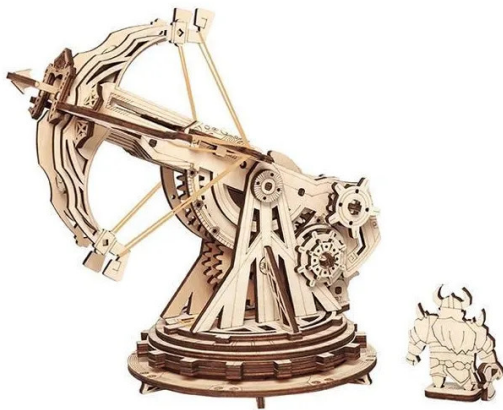

Item no.: 374235

KW401 - Heavy siege ballista

10,16 EUR

Item no.: 374235
shipping weight: 0.60 kg
Manufacturer: ROKR

Product Description

"This is a 3D wooden puzzle modelled on a ballista from an ancient battlefield siege. The scale is made according to the original ballista, and antique elements such as bow patterns are added to the appearance. Generally, the string of the crossbow arrow is bow-shaped, and this product uses the bow as the base, and the string of the crossbow body has been improved to match the characteristics of the ancient siege equipment. Patterns matching the ancient siege equipment are curved around the base and crossbow body. All the product has to do is gently pull the trigger and you can experience the joy of operating the siege equipment. This 3D wooden puzzle from ROKR is a perfect educational toy for children, teenagers and adults. Challenge yourself by assembling it with your own hands. The base is equipped with a planetary gear structure, which can realise 360-degree rotation, driving the crossbow body and adjusting the shooting position of the crossbow. Rotate the side handle, the inclination angle of the crossbow body can be adjusted by the gear drive, and the position can be fixed with the ratchet. To adjust the angle downwards, you need to loosen the ratchet and turn the handle again to adjust the angle. Use rubber bands to gather force to achieve a string tensioning mechanism. Hook the string with teeth (hook), insert the arrow into the arrow groove of the crossbow body, adjust the angle of the crossbow body and pull the trigger to create the "tooth". It retracts, the string is unhooked and the kinetics The energy created by the rapid rebound of the open string is used to shoot the arrow.*Note:Due to customs regulations, the wax may not be included in the package. Wax: You can use normal candles, crayons, beeswax, etc.