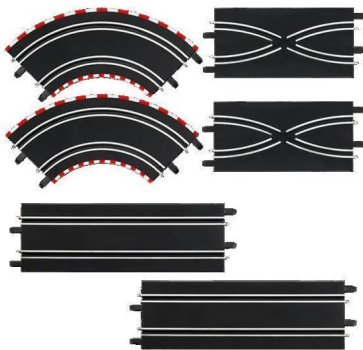

Item no.: 364241

20061600 - GO!!! Extension set 1

from **26,96 EUR**

Item no.: 364241
shipping weight: 0.70 kg
Manufacturer: Carrera

Product Description

With this extension set, you can expand your Carrera track with two 1/90 degree bends, two lane change tracks and two straights with a length of 342 mm. Integrate an exciting section of track with the lane change, where you and your opponent will have to demonstrate a sure instinct for the right time to pass through. You can also show off your talent for the right speed ratio in the bends. Only if you press the speed button at the right moment will your slot car speed purposefully out of the bend and onto the next straight. The set is a great addition to the Carrera GO!!!, Carrera GO!!! PLUS and the Carrera DIGITAL 143 - in other words, for all racing tracks with a scale of 1:43.

Details- Age recommendation: from 6 years- Scale: 1:43
Technical details- Suitable for DIGITAL 143, Carrera GO!!! Plus, Carrera GO!!! Plus, Carrera GO!!!- Extension set with tracks in 1:43 scale- To extend your race track
Technical data- Length of the straights: 342 mm
Content- 2 curves 1/90 degrees, 2 lane changes, 2 straights à 342 mm