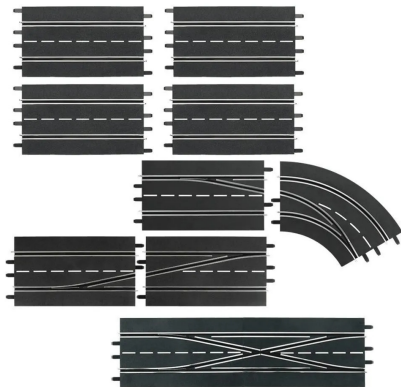

Item no.: 362951

20030367 - DIGITAL 132 Digital track extension set

from **117,92 EUR**

Item no.: 362951
shipping weight: 0.10 kg
Manufacturer: Carrera

Product Description

Track extension set for Carrera racetracks. Something new more often! Even if you're always working on improving your lap times with your familiar and favourite slot car track, at some point you'll want more variety. And that's exactly what this digital track extension set is for. With four standard straights, a left turnout, a double turnout, track section interlocks and a lane change curve, new track elements can be installed in the Carrera DIGITAL 124 and Carrera DIGITAL 132. The tracks are on a scale of 1:24 and are ideal for the two race tracks mentioned. The switches ensure rapid lane changes and give you the opportunity to overtake the opposing car in an inventive way, especially during chases. Meanwhile, the straights extend the driving pleasure and widen the track. Info: This digital expansion set can be used for upgrading.

Details- Age recommendation: from 8 years- Scale 1:24 Technical details- Carrera DIGITAL 132 - Carrera DIGITAL 124 Special features- For extending the race track Scope of delivery- 4 standard straights- 1 turnout (left)- 1 double turnout- 1 lane change curve (right, outside to inside)