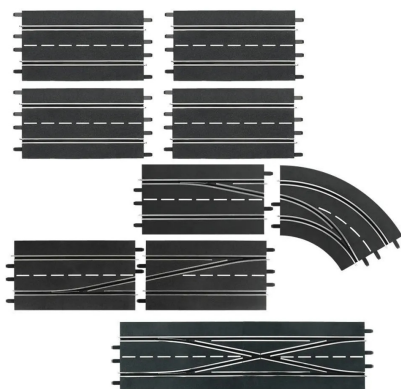

## 20030367 - DIGITAL 132 Digital track extension set

from **117,92 EUR**

Item no.: 362951  
shipping weight: 0.10 kg  
Manufacturer: Carrera

### Product Description

Track extension set for Carrera racetracks. Something new more often! Even if you're always working on improving your lap times with your familiar and favourite slot car track, at some point you'll want more variety. And that's exactly what this digital track extension set is for. With four standard straights, a left turnout, a double turnout, track section interlocks and a lane change curve, new track elements can be installed in the Carrera DIGITAL 124 and Carrera DIGITAL 132. The tracks are on a scale of 1:24 and are ideal for the two race tracks mentioned. The switches ensure rapid lane changes and give you the opportunity to overtake the opposing car in an inventive way, especially during chases. Meanwhile, the straights extend the driving pleasure and widen the track. Info: This digital expansion set can be used for upgrading.

Details- Age recommendation: from 8 years- Scale 1:24 Technical details- Carrera DIGITAL 132 - Carrera DIGITAL 124 Special features- For extending the race track Scope of delivery- 4 standard straights- 1 turnout (left)- 1 double turnout- 1 lane change curve (right, outside to inside)