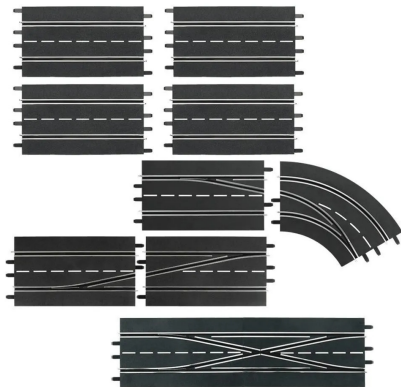

Item no.: 362951

20030367 - DIGITAL 132 Digital track extension set

from **117,92 EUR**

Item no.: 362951
shipping weight: 0.10 kg
Manufacturer: Carrera

Product Description

Track extension set for Carrera racetracks. Something new more often! Even if you're always working on improving your lap times with your familiar and favourite slot car track, at some point you'll want more variety. And that's exactly what this digital track extension set is for. With four standard straights, a left turnout, a double turnout, track section interlocks and a lane change curve, new track elements can be installed in the Carrera DIGITAL 124 and Carrera DIGITAL 132. The tracks are on a scale of 1:24 and are ideal for the two race tracks mentioned. The switches ensure rapid lane changes and give you the opportunity to overtake the opposing car in an inventive way, especially during chases. Meanwhile, the straights extend the driving pleasure and widen the track. Info: This digital expansion set can be used for upgrading.

Details- Age recommendation: from 8 years- Scale 1:24 Technical details- Carrera DIGITAL 132 - Carrera DIGITAL 124 Special features- For extending the race track Scope of delivery- 4 standard straights- 1 turnout (left)- 1 double turnout- 1 lane change curve (right, outside to inside)

Specifications

Scan this QR code to
view the product

All details, up-to-date
prices and availability