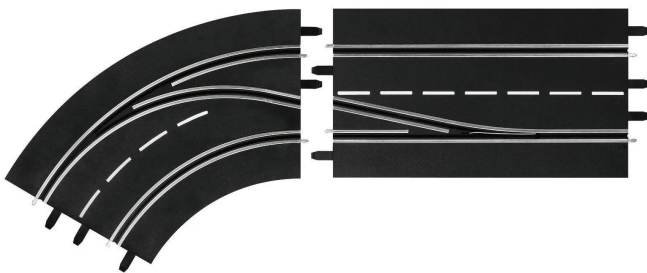

Item no.: 362947

20030362 - DIGITAL 132 Track change curve left, inside to outside

from **53,75 EUR**

Item no.: 362947
shipping weight: 0.80 kg
Manufacturer: Carrera

Product Description

You can add an exciting track element to your Carrera DIGITAL 124 and DIGITAL 132 track with the lane change curve. If you have digitally upgraded a Carrera EVOLUTION track, you can also change lanes on this Carrera track at the touch of a button. The 1:24 scale track consists of two parts and leads from the inside to the outside track. With the lane change curve, you and your friends are guaranteed exciting and nerve-wracking duels and overtaking manoeuvres. Are you faster than your opponents and can you change lanes in time to take first place? Put your skills to the test and leave everyone behind you!

Details- Age recommendation: from 8 years- Scale 1:24
Technical details- Carrera DIGITAL 132 - Carrera DIGITAL 124
Special features- For digital lane changing and overtaking
Scope of delivery- 1x lane change curve - left, inside to outside (2 track parts)