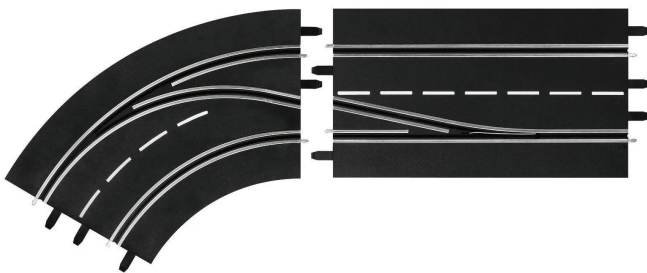

Item no.: 362947

20030362 - DIGITAL 132 Track change curve left, inside to outside

from **51,68 EUR**

Item no.: 362947
shipping weight: 0.80 kg
Manufacturer: Carrera

Product Description

You can add an exciting track element to your Carrera DIGITAL 124 and DIGITAL 132 track with the lane change curve. If you have digitally upgraded a Carrera EVOLUTION track, you can also change lanes on this Carrera track at the touch of a button. The 1:24 scale track consists of two parts and leads from the inside to the outside track. With the lane change curve, you and your friends are guaranteed exciting and nerve-wracking duels and overtaking manoeuvres. Are you faster than your opponents and can you change lanes in time to take first place? Put your skills to the test and leave everyone behind you!

Details- Age recommendation: from 8 years- Scale 1:24
Technical details- Carrera DIGITAL 132 - Carrera DIGITAL 124
Special features- For digital lane changing and overtaking
Scope of delivery- 1x lane change curve - left, inside to outside (2 track parts)