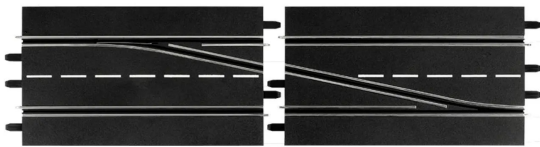

Item no.: 362932

20030345 - DIGITAL 132 Turnout, right

from **56,01 EUR**

Item no.: 362932
shipping weight: 0.80 kg
Manufacturer: Carrera

Product Description

Change lanes to cut off your opponents and drive right to the front? No problem at all with the right turnout! You can change lanes at the touch of a button and risk daring overtaking manoeuvres. Can you manage to change lanes in time and get ahead of your rivals? The turnout is suitable for the Carrera DIGITAL 124 and DIGITAL 132 tracks. If you have digitally converted an EVOLUTION track, you can also change lanes on this track at the touch of a button. The track consists of two parts and can be easily integrated into your existing Carrera track. You can give free rein to your creativity and imagination when building and designing the track.

Details- Scale: 1:24- Age recommendation: from 8 years Technical details- Carrera DIGITAL 124- Carrera DIGITAL 132 Special features- For expansion or upgrading Scope of delivery- 1 piece (2 track parts) Digital turnout (right) for the Carrera track