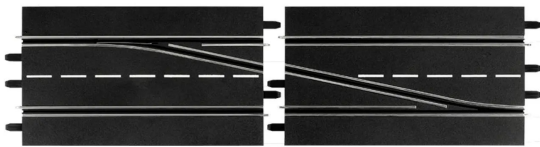

Item no.: 362932

20030345 - DIGITAL 132 Turnout, right

from **58,25 EUR**

Item no.: 362932
shipping weight: 0.80 kg
Manufacturer: Carrera

Product Description

Change lanes to cut off your opponents and drive right to the front? No problem at all with the right turnout! You can change lanes at the touch of a button and risk daring overtaking manoeuvres. Can you manage to change lanes in time and get ahead of your rivals? The turnout is suitable for the Carrera DIGITAL 124 and DIGITAL 132 tracks. If you have digitally converted an EVOLUTION track, you can also change lanes on this track at the touch of a button. The track consists of two parts and can be easily integrated into your existing Carrera track. You can give free rein to your creativity and imagination when building and designing the track.

Details- Scale: 1:24- Age recommendation: from 8 years Technical details- Carrera DIGITAL 124- Carrera DIGITAL 132 Special features- For expansion or upgrading Scope of delivery- 1 piece (2 track parts) Digital turnout (right) for the Carrera track