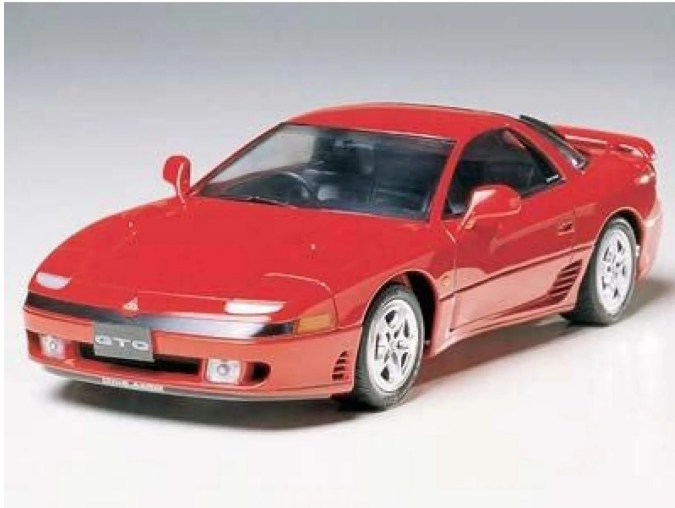

## Model kit, 1:24 Mitsubishi GTO Twin Turbo

from **19,27 EUR**

Item no.: 370785  
shipping weight: 1.00 kg  
Manufacturer: TAMIYA

### Product Description

Kit model of a Mitsubishi GTO Twin Turbo, road vehicle on a scale of 1:24. Caution! Not suitable for children under 3 years. Choking hazard due to small parts.  
Details- Scale: 1:24- Age recommendation: from 14 years Contents- Kit- Instructions- Decoration