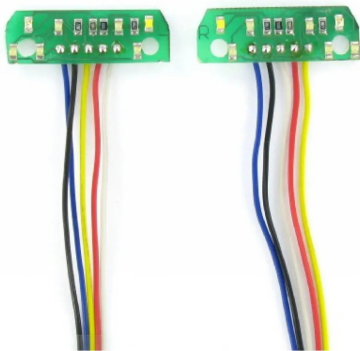

## Model kit,1:14 12V 7-chamber LED board Uni

from **48,89 EUR**

Item no.: 369383  
shipping weight: 0.20 kg  
Manufacturer: Carson

### Product Description

7-chamber electronics 12 volt, 1 pair (1x left, 1x right) fitted with SMD LEDs, common positive pole, 4 light functions: indicator, tail light, brake light and reversing light. Cable length approx. 250mm. Fits item no. 500907037. The rear light is not included in the scope of delivery. Attention! Not compatible with the TAMIYA MFC.  
Details- Scale: 1:14- Recommended age: 14 years and over