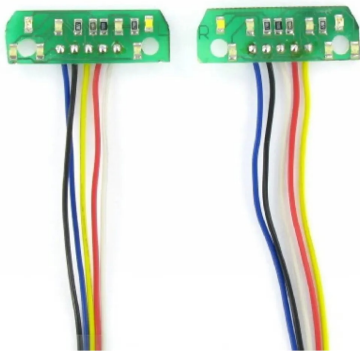

Item no.: 369383

Model kit,1:14 12V 7-chamber LED board Uni

from **47,01 EUR**

Item no.: 369383
shipping weight: 0.20 kg
Manufacturer: Carson

Product Description

7-chamber electronics 12 volt, 1 pair (1x left, 1x right) fitted with SMD LEDs, common positive pole, 4 light functions: indicator, tail light, brake light and reversing light. Cable length approx. 250mm. Fits item no. 500907037. The rear light is not included in the scope of delivery. Attention! Not compatible with the TAMIYA MFC.
Details- Scale: 1:14- Recommended age: 14 years and over