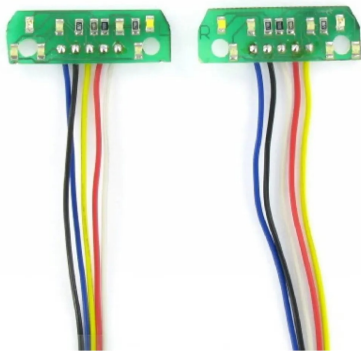

Item no.: 369383

Model kit,1:14 12V 7-chamber LED board Uni

from **48,89 EUR**

Item no.: 369383
shipping weight: 0.20 kg
Manufacturer: Carson

Product Description

7-chamber electronics 12 volt, 1 pair (1x left, 1x right) fitted with SMD LEDs, common positive pole, 4 light functions: indicator, tail light, brake light and reversing light. Cable length approx. 250mm. Fits item no. 500907037. The rear light is not included in the scope of delivery. Attention! Not compatible with the TAMIYA MFC.
Details- Scale: 1:14- Recommended age: 14 years and over