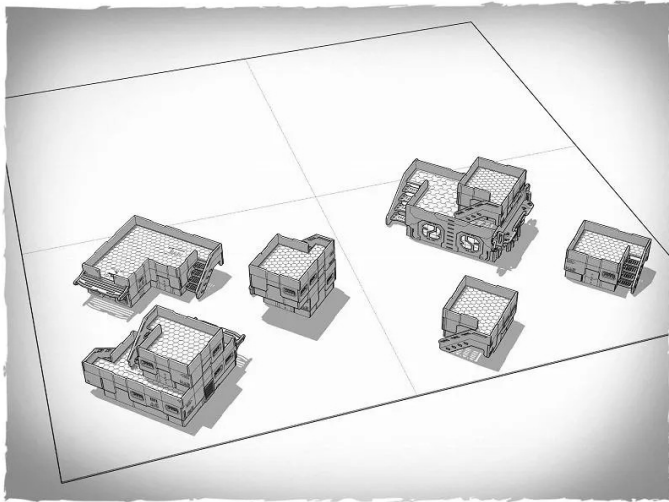

Item no.: 351029

ZEN-HTB01 - Scenery - Zen Terrain Half Table Bundle

from **77,83 EUR**

Item no.: 351029
shipping weight: 0.50 kg
Manufacturer: Deep-Cut Studio

Product Description

Scenery - Zen Terrain Half Table Bundle

The set contains a total of 9 buildings.

- The parts are pre-cut to reduce assembly time
- The model is delivered unassembled and unpainted. Assembly instructions included
- Glue is needed to assemble the model - it is best to use wood glue (PVA - white)

The miniatures are not included and are for scale purposes only.

Caution. Not suitable for children under 36 months.

- Zen Terrain Half Table Bundle
- The set consists of: 2xHAB1 Bundle Pack (6 buildings in total), 1xHAB-L Bundle Pack (2 buildings in total), 1xBikeBar (1 building)