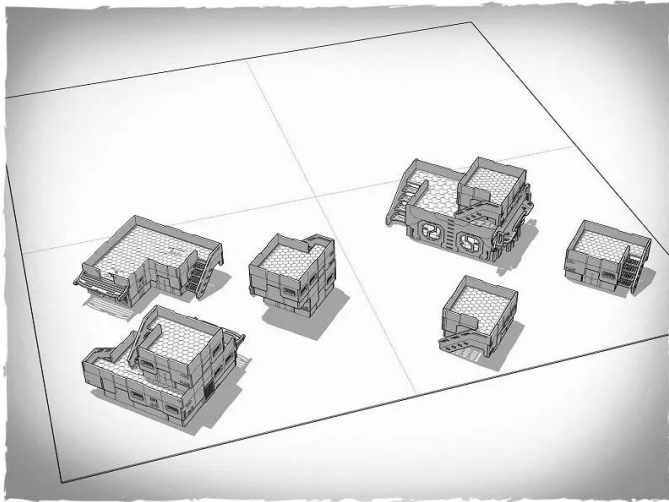

Item no.: 351029

## ZEN-HTB01 - Scenery - Zen Terrain Half Table Bundle

from **74,04 EUR**

Item no.: 351029  
shipping weight: 0.50 kg  
Manufacturer: Deep-Cut Studio

### Product Description

Scenery - Zen Terrain Half Table Bundle

The set contains a total of 9 buildings.

- The parts are pre-cut to reduce assembly time
- The model is delivered unassembled and unpainted. Assembly instructions included
- Glue is needed to assemble the model - it is best to use wood glue (PVA - white)

The miniatures are not included and are for scale purposes only.

Caution. Not suitable for children under 36 months.

- Zen Terrain Half Table Bundle
- The set consists of: 2xHAB1 Bundle Pack (6 buildings in total), 1xHAB-L Bundle Pack (2 buildings in total), 1xBikeBar (1 building)