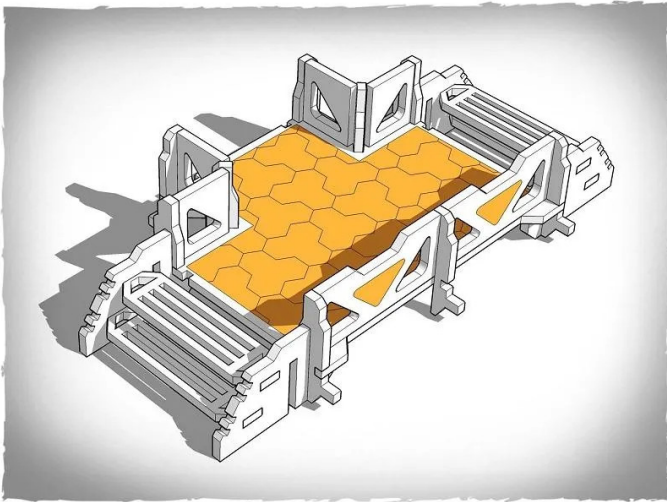

Item no.: 351011

ZEN-MB04 - Scenery - Modular bridge T section module

from **9,84 EUR**

Item no.: 351011
shipping weight: 0.50 kg
Manufacturer: Deep-Cut Studio

Product Description

Scenery - Modular bridge T section module

Modular bridge for bridging buildings - can also be placed on the table.

- Model completely made of 3 mm HDF
- The parts are pre-cut to reduce assembly time
- The model is delivered unassembled and unpainted. Assembly instructions included
- Glue is needed to assemble the model - it is best to use wood glue (PVA - white)

The miniatures are not included and are for scale purposes only.

Caution. Not suitable for children under 36 months.

- Modular bridge T section module
- Size after assembly: Height: 68mm, Length: 113mm, Width: 106mm