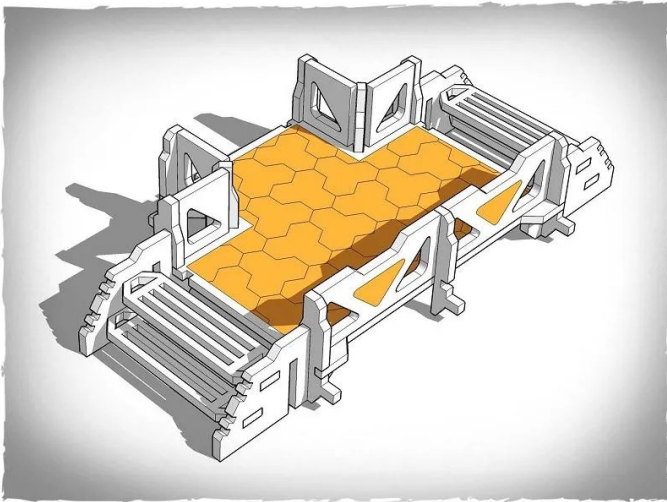

Item no.: 351011

## ZEN-MB04 - Scenery - Modular bridge T section module

from **8,37 EUR**

Item no.: 351011  
shipping weight: 0.50 kg  
Manufacturer: Deep-Cut Studio

### Product Description

Scenery - Modular bridge T section module

Modular bridge for bridging buildings - can also be placed on the table.

- Model completely made of 3 mm HDF
- The parts are pre-cut to reduce assembly time
- The model is delivered unassembled and unpainted. Assembly instructions included
- Glue is needed to assemble the model - it is best to use wood glue (PVA - white)

The miniatures are not included and are for scale purposes only.

Caution. Not suitable for children under 36 months.

- Modular bridge T section module
- Size after assembly: Height: 68mm, Length: 113mm, Width: 106mm