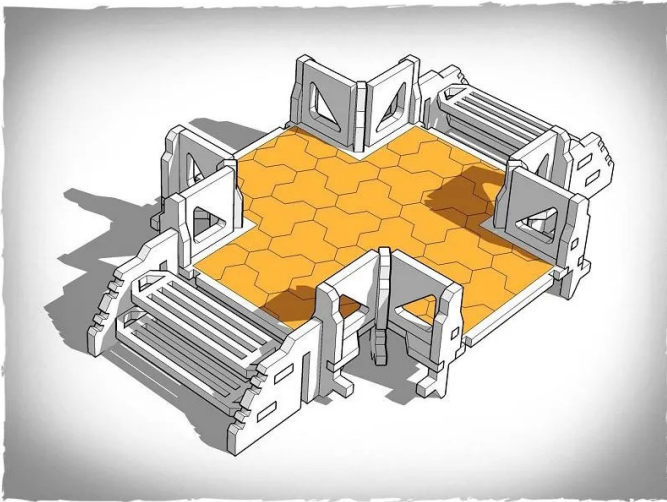

Item no.: 351009

ZEN-MB05 - Scenery - Modular bridge cross section module

from **9,15 EUR**

Item no.: 351009
shipping weight: 0.50 kg
Manufacturer: Deep-Cut Studio

Product Description

Scenery - Modular bridge cross section module

Modular bridge for bridging buildings - can also be placed on the table.

- Model completely made of 3 mm HDF
- The parts are pre-cut to reduce assembly time
- The model is delivered unassembled and unpainted. Assembly instructions included
- Glue is needed to assemble the model - it is best to use wood glue (PVA - white)

The miniatures are not included and are for scale purposes only.

Caution. Not suitable for children under 36 months.

- Modular bridge cross section module
- Size after assembly: Height: 68mm, Length: 113mm, Width: 106mm