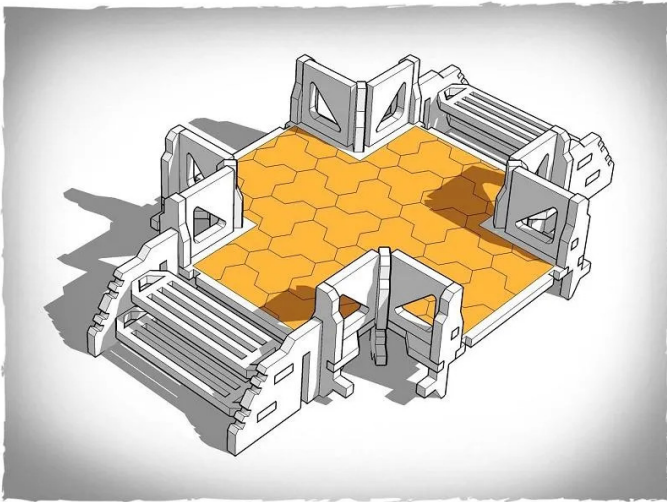

Item no.: 351009

ZEN-MB05 - Scenery - Modular bridge cross section module

from **10,65 EUR**

Item no.: 351009
shipping weight: 0.50 kg
Manufacturer: Deep-Cut Studio

Product Description

Scenery - Modular bridge cross section module

Modular bridge for bridging buildings - can also be placed on the table.

- Model completely made of 3 mm HDF
- The parts are pre-cut to reduce assembly time
- The model is delivered unassembled and unpainted. Assembly instructions included
- Glue is needed to assemble the model - it is best to use wood glue (PVA - white)

The miniatures are not included and are for scale purposes only.

Caution. Not suitable for children under 36 months.

- Modular bridge cross section module
- Size after assembly: Height: 68mm, Length: 113mm, Width: 106mm