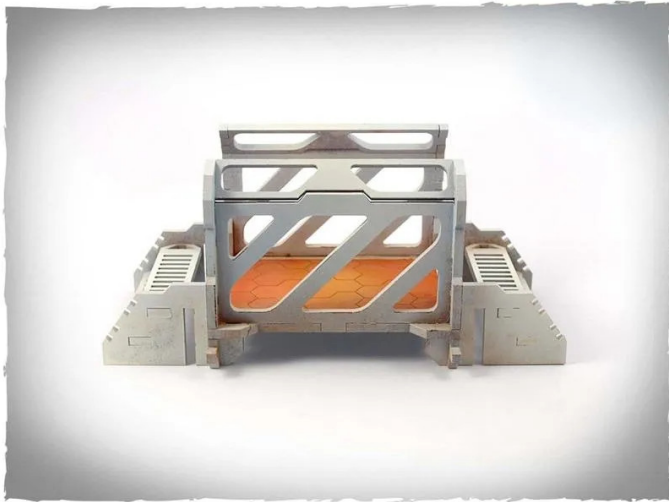

Item no.: 351010

## ZEN-MB02 - Scenery - Modular bridge straight module

from **7,59 EUR**

Item no.: 351010  
shipping weight: 0.50 kg  
Manufacturer: Deep-Cut Studio

### Product Description

Scenery - Modular bridge straight module

Modular bridge for bridging buildings - can also be placed on the table.

- Model completely made of 3 mm HDF
- The parts are pre-cut to reduce assembly time
- The model is delivered unassembled and unpainted. Assembly instructions included
- Glue is needed to assemble the model - it is best to use wood glue (PVA - white)

The miniatures are not included and are for scale purposes only.

Caution. Not suitable for children under 36 months.

- Modular bridge straight module
- Size after assembly: height: 68mm, length: 71mm, width: 80mm