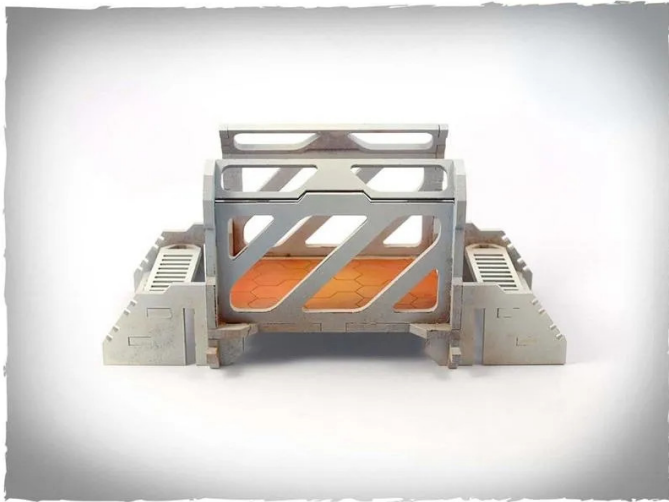

Item no.: 351010

ZEN-MB02 - Scenery - Modular bridge straight module

from **9,03 EUR**

Item no.: 351010
shipping weight: 0.50 kg
Manufacturer: Deep-Cut Studio

Product Description

Scenery - Modular bridge straight module

Modular bridge for bridging buildings - can also be placed on the table.

- Model completely made of 3 mm HDF
- The parts are pre-cut to reduce assembly time
- The model is delivered unassembled and unpainted. Assembly instructions included
- Glue is needed to assemble the model - it is best to use wood glue (PVA - white)

The miniatures are not included and are for scale purposes only.

Caution. Not suitable for children under 36 months.

- Modular bridge straight module
- Size after assembly: height: 68mm, length: 71mm, width: 80mm