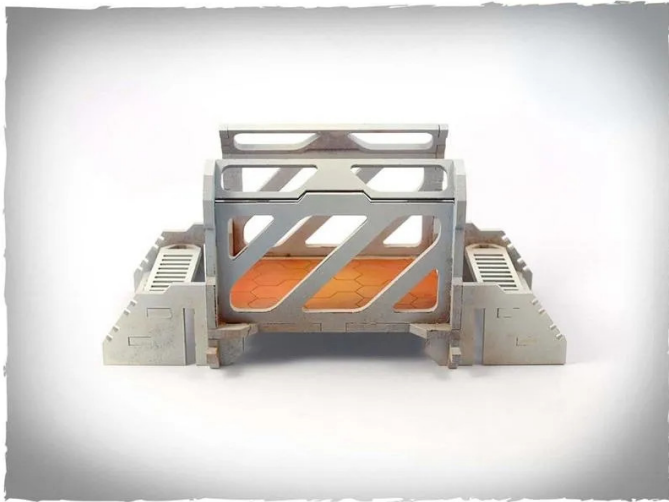

Item no.: 351010

## ZEN-MB02 - Scenery - Modular bridge straight module

from **9,03 EUR**

Item no.: 351010  
shipping weight: 0.50 kg  
Manufacturer: Deep-Cut Studio

### Product Description

Scenery - Modular bridge straight module

Modular bridge for bridging buildings - can also be placed on the table.

- Model completely made of 3 mm HDF
- The parts are pre-cut to reduce assembly time
- The model is delivered unassembled and unpainted. Assembly instructions included
- Glue is needed to assemble the model - it is best to use wood glue (PVA - white)

The miniatures are not included and are for scale purposes only.

Caution. Not suitable for children under 36 months.

- Modular bridge straight module
- Size after assembly: height: 68mm, length: 71mm, width: 80mm