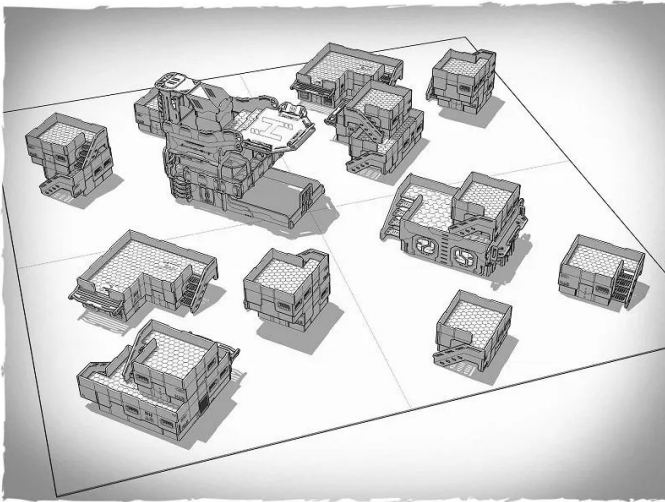

Item no.: 350994

ZEN-FTB01 - Scenery - Zen Terrain Full Table Bundle

from **153,12 EUR**

Item no.: 350994
shipping weight: 0.70 kg
Manufacturer: Deep-Cut Studio

Product Description

Scenery - Zen Terrain Full Table Bundle

- The set contains a total of 18 buildings
- The parts are pre-cut to reduce assembly time
- The model is delivered unassembled and unpainted. Assembly instructions included
- Glue is needed to assemble the model - it is best to use wood glue (PVA - white)

The miniatures are not included and are for scale purposes only.

Caution. Not suitable for children under 36 months.

- Zen Terrain Full Table Bundle
- The set consists of: 4xHAB1 Bundle Pack (12 buildings in total), 2xHAB-L Bundle Pack (4 buildings in total), 1x BikeBar (1 building), 1x Dice Tower (1 building)

Specifications

Scan this QR code to
view the product
All details, up-to-date
prices and availability