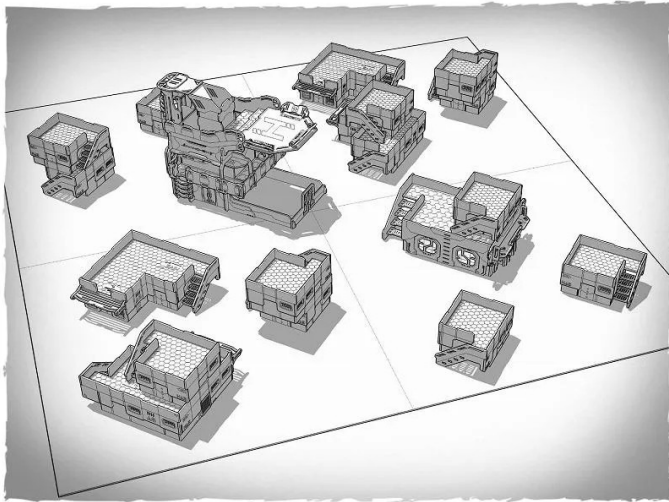

## ZEN-FTB01 - Scenery - Zen Terrain Full Table Bundle

from **160,39 EUR**

Item no.: 350994  
shipping weight: 0.70 kg  
Manufacturer: Deep-Cut Studio

#### Scenery - Zen Terrain Full Table Bundle

- The set contains a total of 18 buildings
- The parts are pre-cut to reduce assembly time
- The model is delivered unassembled and unpainted. Assembly instructions included
- Glue is needed to assemble the model - it is best to use wood glue (PVA - white)

The miniatures are not included and are for scale purposes only.  
Caution. Not suitable for children under 36 months.

- Zen Terrain Full Table Bundle
- The set consists of: 4xHAB1 Bundle Pack (12 buildings in total), 2xHAB-L Bundle Pack (4 buildings in total), 1x BikeBar (1 building), 1x Dice Tower (1 building)