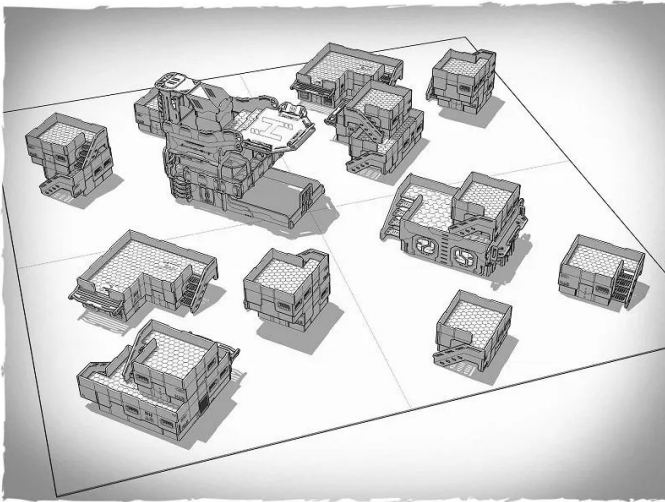

Item no.: 350994

ZEN-FTB01 - Scenery - Zen Terrain Full Table Bundle

from **153,12 EUR**

Item no.: 350994
shipping weight: 0.70 kg
Manufacturer: Deep-Cut Studio

Product Description

Scenery - Zen Terrain Full Table Bundle

- The set contains a total of 18 buildings
- The parts are pre-cut to reduce assembly time
- The model is delivered unassembled and unpainted. Assembly instructions included
- Glue is needed to assemble the model - it is best to use wood glue (PVA - white)

The miniatures are not included and are for scale purposes only.

Caution. Not suitable for children under 36 months.

- Zen Terrain Full Table Bundle
- The set consists of: 4xHAB1 Bundle Pack (12 buildings in total), 2xHAB-L Bundle Pack (4 buildings in total), 1x BikeBar (1 building), 1x Dice Tower (1 building)