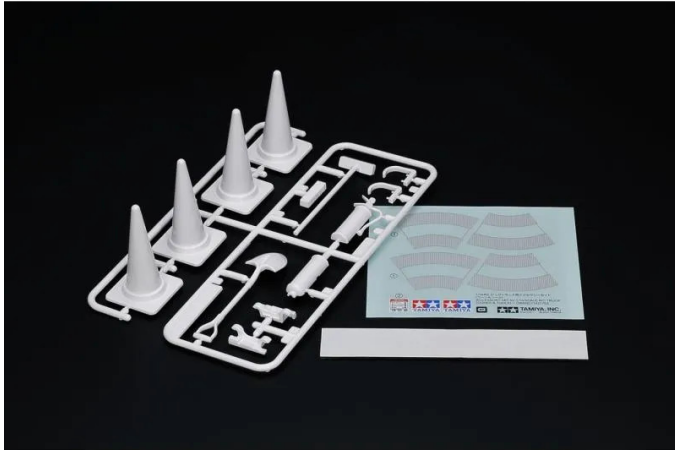

Item no.: 370632

300056558 - Model Kit,1:14 Truck Construction Site Set Pylons/Werkz.

from **8,66 EUR**

Item no.: 370632
shipping weight: 3.00 kg
Manufacturer: TAMIYA

Product Description

Model truck accessories in 1:14 scale. The accessory set from the TAMIYA truck kits 56365 and 56366 (JJ parts) adds realism to the model. Not suitable for children under 36 months due to small parts which may be swallowed, choking hazard.

- Scale 1:14
- Contents: A shovel, fire extinguisher, broom and four pylons
- Age recommendation: 14 years

Specifications

Scan this QR code to
view the product

All details, up-to-date
prices and availability