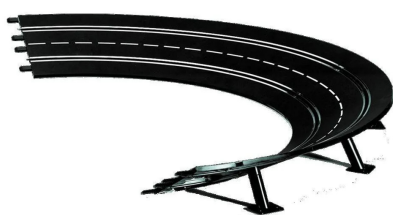

Item no.: 364866

20020575 - CARRERA DIGITAL 124 Steep curves 2/30o (6)

from **65,17 EUR**

Item no.: 364866
shipping weight: 0.10 kg
Manufacturer: Carrera

Product Description

In this section of the track, the slot cars lean steeply into the bend! The advantage of these bends is that you can drive through them at high speed without skidding off the track. The gradient makes all the difference here. The track section is supported by the supports included in the set. The steep curve consists of six track sections, each with an angle of 30°. When assembled, they form a 180° curve that has to be negotiated. The scale of the track is 1:24, making it suitable for all racetracks of the same scale. Whether Carrera DIGITAL 124, Carrera DIGITAL 132 or the Carrera EVOLUTION track, with this steep curve you can bring action to every race.

Details- Scale 1:24- Age recommendation: from 8 years- For 4-lane assemblyCompatible with- DIGITAL 124 - DIGITAL 132 - EVOLUTION Contents- 6 track sections each 30 degrees (6 pieces = 180 degrees) - Supports