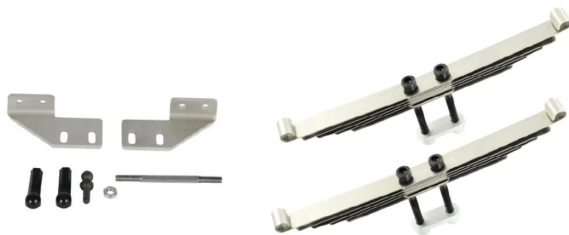

Item no.: 370890

500907280 - Model kit, 1:14 installation set AG front axle

from **62,07 EUR**

Item no.: 370890
shipping weight: 0.20 kg
Manufacturer: Carson

Product Description

Installation set driven front axle This set contains all components for mounting the front axle on the TAMIYA frame. Attention! Not suitable for children under 3 years. Choking hazard due to small parts.

Details- Scale: 1:14- Age recommendation: from 14 years Technical details- Material: stainless steel- Includes all components for mounting the front axle on the TAMIYA frame Contents- Model kit- 2 stainless steel leaf spring assemblies- Fastening material- Steering servo bracket (steel)- Steering linkage