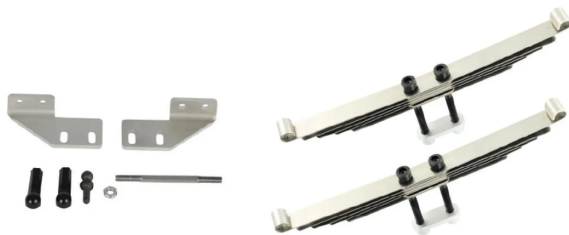

Item no.: 370890

## 500907280 - Model kit, 1:14 installation set AG front axle

from **59,68 EUR**

Item no.: 370890  
shipping weight: 0.20 kg  
Manufacturer: Carson

### Product Description

Installation set driven front axle This set contains all components for mounting the front axle on the TAMIYA frame. Attention! Not suitable for children under 3 years. Choking hazard due to small parts.

Details- Scale: 1:14- Age recommendation: from 14 years Technical details- Material: stainless steel- Includes all components for mounting the front axle on the TAMIYA frame Contents- Model kit- 2 stainless steel leaf spring assemblies- Fastening material- Steering servo bracket (steel)- Steering linkage