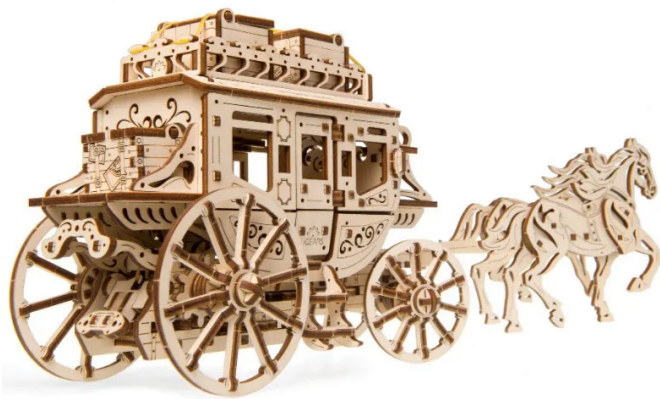

Item no.: 340229

70045 - Mail Carriage - 248 Components

from **38,25 EUR**

Item no.: 340229
shipping weight: 0.80 kg
Manufacturer: UGEARS

Product Description

Mail Carriage - 248 Components

What represents the Wild West better than a stagecoach? The "Wild Wild West"-style model from the brand manufacturer UGEARS(R) makes film history and revives the steampunk western action comedy filmed in 1999 by director Barry Sonnenfeld. In light of this, we transport ourselves to a time when the locomotive was still called steam horse and the whiskey in the saloons was called firewater.

The wooden construct "Stagecoach", consisting of a total of 248 individual parts, offers both the model building enthusiast and the history-loving friend of old Indian and cowboy strips, the appropriate still life for his display case. The models from UGEARS(R), made of sustainable wood, make use of the art style of retrofuturism, which is also the focus of the aforementioned western film. The steampunk, which reveals the mechanism of the carriage with openwork surfaces, is therefore more than art, but a visual object with a learning character. Driven by a rubber motor, each gear movement can be traced to the smallest detail, making the present model attractive and unique. The horses pulling the carriage swirl the dust and neigh and snort.